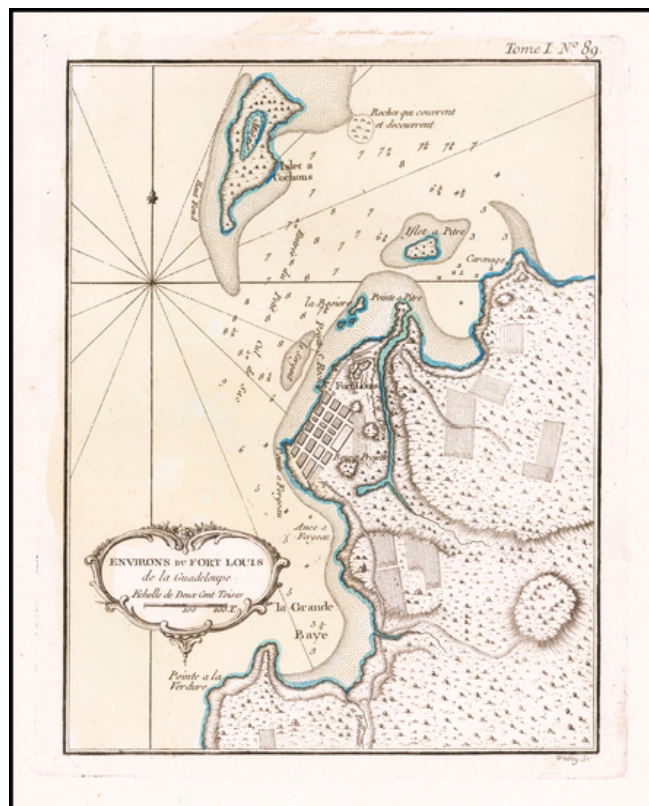

## Environs of Fort Louis De La Guadeloupe

**Stock#:** 60673  
**Map Maker:** Bellin  
**Date:** 1764  
**Place:** Paris  
**Color:** Hand Colored  
**Condition:** VG+  
**Size:** 6.5 x 8.5 inches  
**Price:** \$125.00

### Description:

Detailed map of the environs of Fort Louis on the island of Guadeloupe.

Includes a decorative title cartouche and Rhumb lines.

One of the maps produced by Nicholas Bellin for the *Petit Atlas Maritime*.