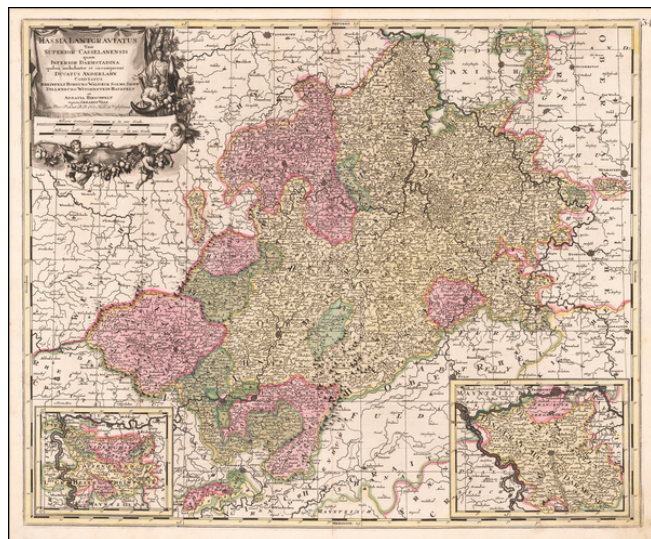

**Barry Lawrence Ruderman
Antique Maps Inc.**

7407 La Jolla Boulevard
La Jolla, CA 92037

www.raremaps.com

(858) 551-8500
blr@raremaps.com

**Hassia Lantgraviatus Tam Superior Casselanensis quam Inferior Darmstadina quibus
includunter et circumjacent Ducatus Anderlahn Comitatus Rehinfelt Homburg Waleck
Solms Sigen Dillenburg Witgenstein Hatzfelt et Abbatia Hirschfelt . . .**

Stock#: 60670
Map Maker: Valk
Date: 1700
Place: Amsterdam
Color: Hand Colored
Condition: VG+
Size: 23.5 x 19.5 inches
Price: \$295.00

Description:

Highly detailed map of the region including a striking old colored cartouche.

Cities shown on the map include Frankfurt, Maintz, Coblantz, Nassau, Waldek, Cassel, Eysenach, Erfurt, Hirschfelt, Fuld, Schwinfurt, Bamberg, Wurtzburg, Wertheim.

The map follows the course of the Upper Rhine River and the Upper Wesser.