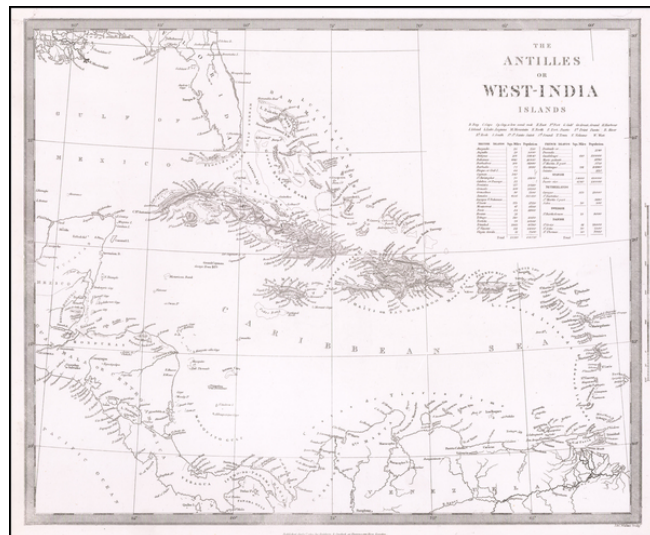

Barry Lawrence Ruderman Antique Maps Inc.

7407 La Jolla Boulevard
La Jolla, CA 92037

www.raremaps.com

(858) 551-8500
blr@raremaps.com

The Antilles or West India Islands

Stock#: 60575
Map Maker: SDUK
Date: 1835
Place: London
Color: Uncolored
Condition: VG
Size: 15.5 x 12 inches
Price: SOLD

Description:

Detailed map of the whole of the West Indies, colored by territorial possession, with a table showing sizes and populations of the various islands.

The Society for the Diffusion of Useful Knowledge was active from the 1830s through the 1860s and published some of the best regional maps of the era.