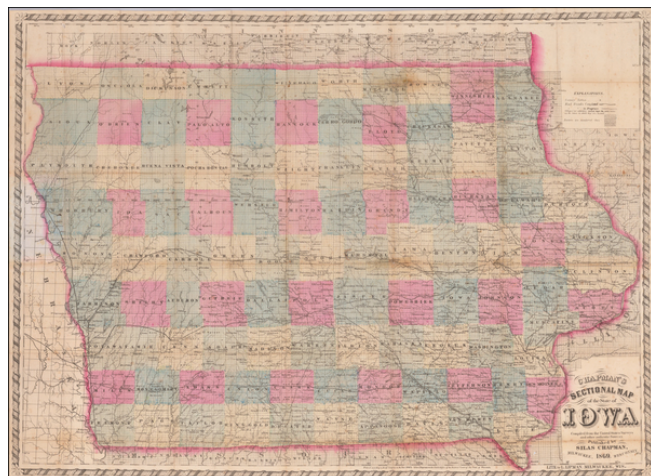

Barry Lawrence Ruderman Antique Maps Inc.

7407 La Jolla Boulevard
La Jolla, CA 92037

www.raremaps.com

(858) 551-8500
blr@raremaps.com

Chapman's Sectional Map of the State of Iowa Compiled from the United States Surveys and other authentic Sources . . . 1869

Stock#: 60571
Map Maker: Chapman
Date: 1869
Place: Milwaukee
Color: Hand Colored
Condition: VG
Size: 33 x 22 inches
Price: \$675.00

Description:

Rare separately published antique map of Iowa, published in Milwaukee by Silas Chapman.

The map is colored by counties and shows township surveys, county towns, completed railroads, railroads in progress and other details.

Chapman began offering maps of Iowa in about 1856. This edition was first issued in 1864. While earlier editions appear on the market occasionally, this is the first example of the 1869 we have ever seen.

Detailed Condition:

Folding map with original covers. Minor toning along folds and one or two minor paper breaks.