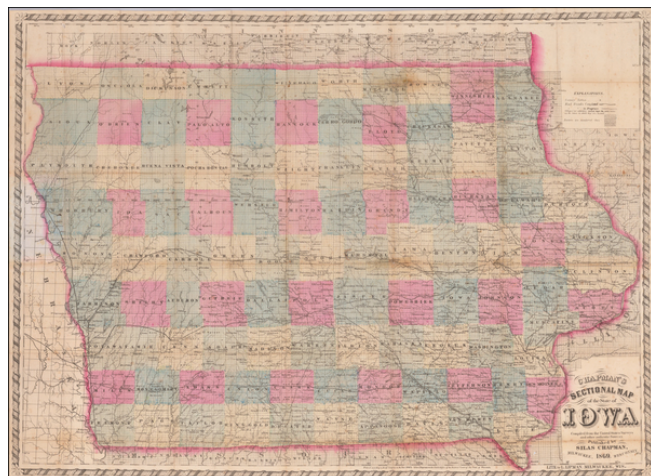

**Barry Lawrence Ruderman  
Antique Maps Inc.**

7407 La Jolla Boulevard  
La Jolla, CA 92037

www.raremaps.com

(858) 551-8500  
blr@raremaps.com

---

**Chapman's Sectional Map of the State of Iowa Compiled from the United States Surveys  
and other authentic Sources . . . 1869**

**Stock#:** 60571  
**Map Maker:** Chapman  
**Date:** 1869  
**Place:** Milwaukee  
**Color:** Hand Colored  
**Condition:** VG  
**Size:** 33 x 22 inches  
**Price:** \$ 575.00

**Description:**

Rare separately published antique map of Iowa, published in Milwaukee by Silas Chapman.

The map is colored by counties and shows township surveys, county towns, completed railroads, railroads in progress and other details.

Chapman began offering maps of Iowa in about 1856. This edition was first issued in 1864. While earlier editions appear on the market occasionally, this is the first example of the 1869 we have ever seen.

**Detailed Condition:**

Folding map with original covers. Minor toning along folds and one or two minor paper breaks.