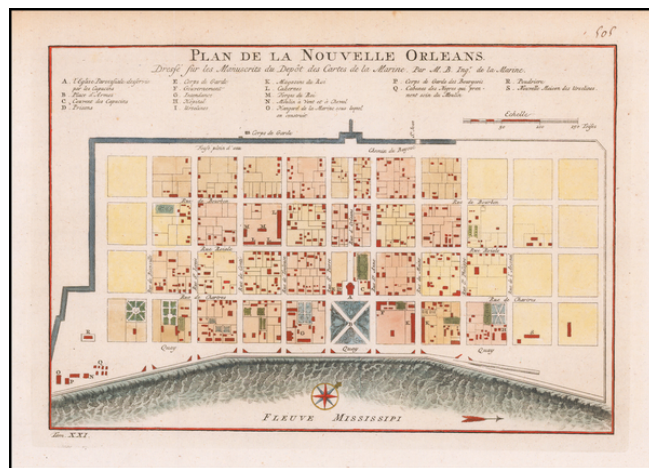

Stock#: 60561
Map Maker: Bellin

Date: 1755 circa
Place: Paris
Color: Hand Colored
Condition: VG+
Size: 11 x 7.5 inches

Price: SOLD

Description:

Bellin's important early map of New Orleans, first issued in Xavier Charlevoix's *Histoire de la Nouvelle France*.

The first state is distinguishable from subsequent states by the inclusion of the date, the position of the title of the map and the note in the lower right corner that the map was engraved by Dheulland. The map includes the earliest obtainable plan of New Orleans, complete with a key naming 18 placenames.

The plan names the streets and well over 100 buildings are shown.

A nice example of this important early map of New Orleans.

Detailed Condition: