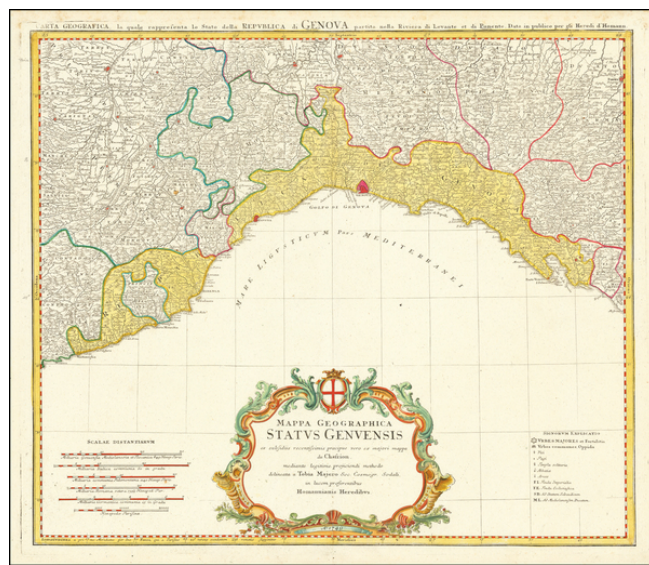

Barry Lawrence Ruderman Antique Maps Inc.

7407 La Jolla Boulevard
La Jolla, CA 92037

www.raremaps.com

(858) 551-8500
blr@raremaps.com

Mappa Geographica Status Geneuensis ex subsidiis recentissimis praecipue vero ex majori mappa du Charfion . . .

Stock#: 60560
Map Maker: Homann Heirs
Date: 1749
Place: Nurenberg
Color: Hand Colored
Condition: VG
Size: 22 x 19 inches
Price: \$ 575.00

Description:

Decorative regional map of Italy, centered on Genoa.

Extends from Monaco (named) to Mostrone. Shows roads, rivers, towns, lakes and mountains.

Decorative cartouche with coat of arms.

Detailed Condition: