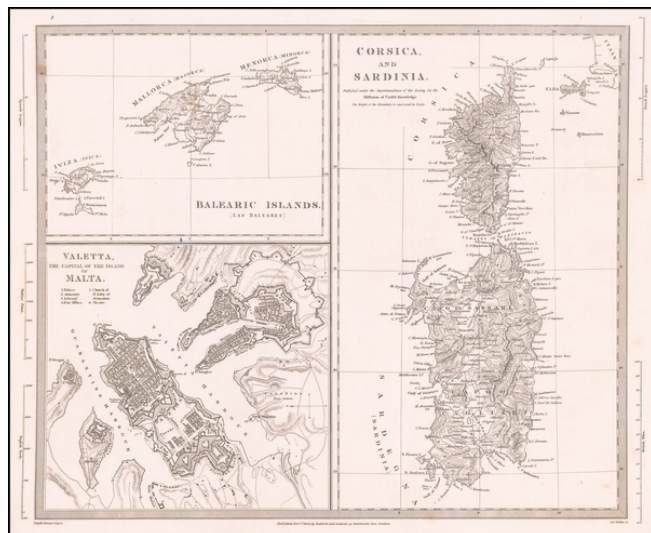

**Barry Lawrence Ruderman
Antique Maps Inc.**

7407 La Jolla Boulevard
La Jolla, CA 92037

www.raremaps.com

(858) 551-8500
blr@raremaps.com

Valetta, the Capital of the Island of Malta [with] Balearic Islands [and] Corsica and Sardinia

Stock#: 60552
Map Maker: SDUK
Date: 1831
Place: London
Color: Uncolored
Condition: VG
Size: 13.5 x 15.5 inches
Price: \$ 125.00

Description:

Detailed plan of Valetta, with a map of the Balearic Islands and a map of Sardinia and Corsica.