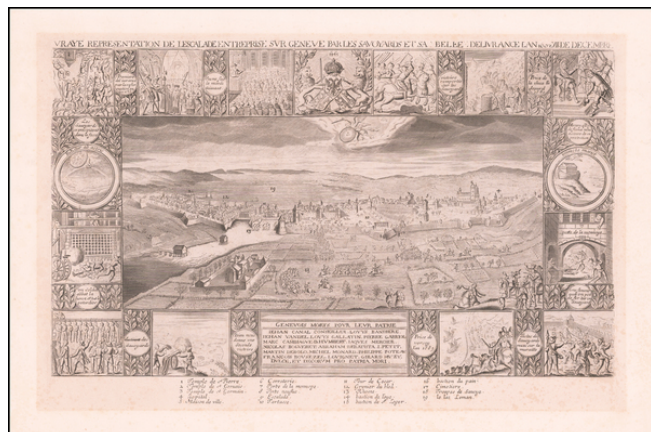

## Vraye Representation De Lescalade Entreprise Sur Geneve Par Les Savoyards et sal Bell Deliverance L'An 1602 XII De Decembre

**Stock#:** 60513  
**Map Maker:** Diodati  
**Date:** 1602 (19th Century)  
**Place:** Geneva  
**Color:** Uncolored  
**Condition:** VG  
**Size:** 18 x 12 inches  
**Price:** \$ 245.00

### Description:

Early 17th Century image of L'Escalade, commemorating the defeat of the siege of Geneva by Charles Emmanuel I, Duke of Savoy in December 12, 1602.

Around the central engraving, which shows a bird's eye view of the armies around Geneva, are smaller engravings depicting details and other events, such as Catherine Cheynel pouring boiling soup on the heads of the attackers, the conquest of Versoy in 1589 and an image of Noah's ark.