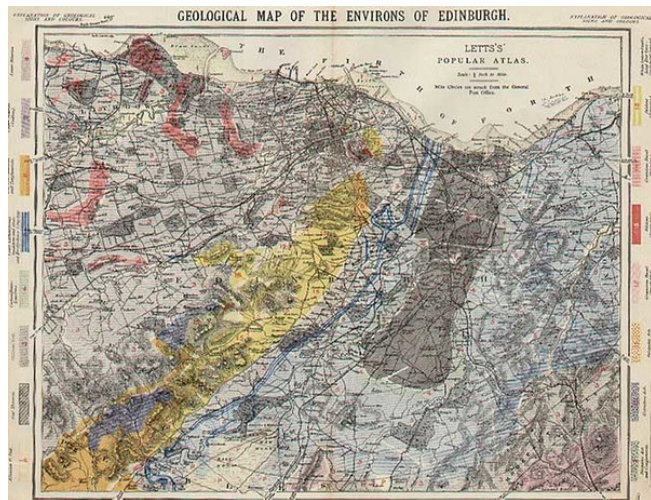

Barry Lawrence Ruderman Antique Maps Inc.

7407 La Jolla Boulevard
La Jolla, CA 92037

www.raremaps.com

(858) 551-8500
blr@raremaps.com

Geological Map of the Environs of Edinburgh

Stock#: 6051
Map Maker: Letts, Son & Co. Limited
Date: 1883
Place: London
Color: Color
Condition: VG
Size: 16 x 12.5 inches
Price: SOLD

Description:

Highly detailed map of the area displaying the various geologic attributes of the area as well as city suburb names, railroad routes and parks.

Detailed Condition: