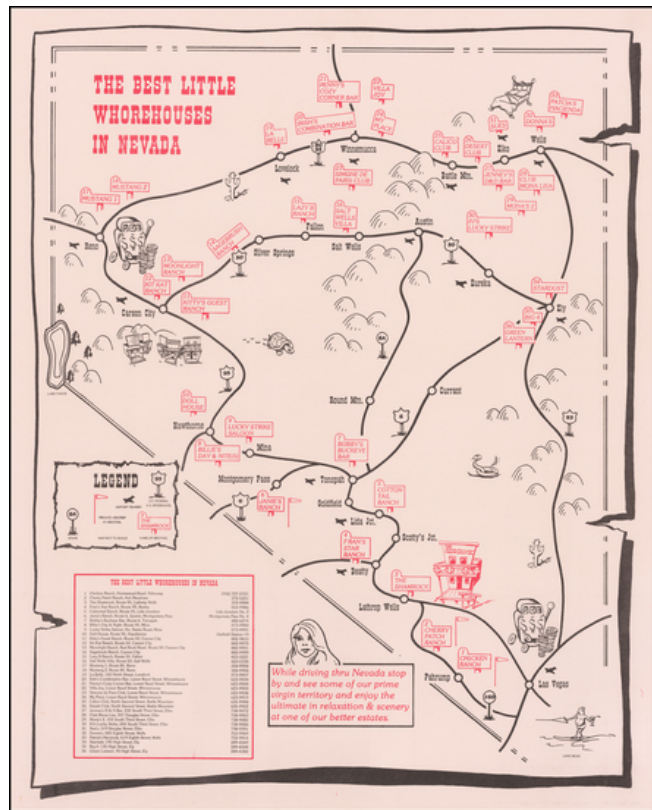

Barry Lawrence Ruderman Antique Maps Inc.

7407 La Jolla Boulevard
La Jolla, CA 92037

www.raremaps.com

(858) 551-8500
blr@raremaps.com

The Best Little Whorehouses in Nevada

Stock#: 60487jc
Map Maker: Anonymous
Date: 1985
Place: n.p.
Color: Color
Condition: VG+
Size: 17 x 21 inches
Price: SOLD

Description:

Pictorial map of Nevada, illustrating the location of 36 brothels around the state.

We dated the map based upon the listing of Mustang II, which was built in about 1983.

Detailed Condition: