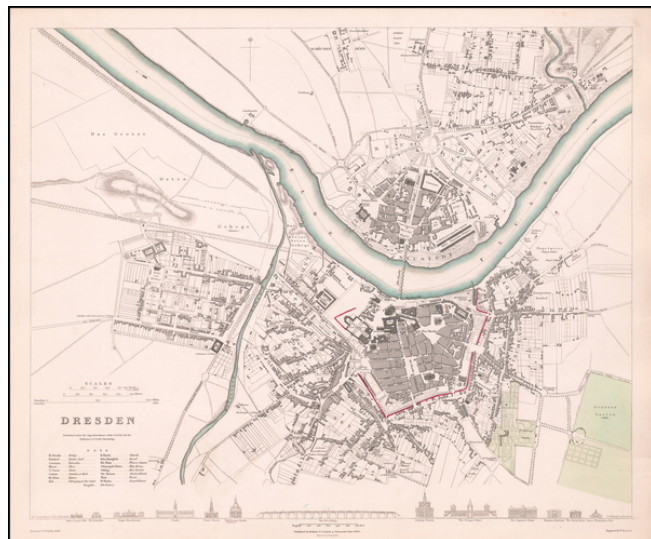

Barry Lawrence Ruderman Antique Maps Inc.

7407 La Jolla Boulevard
La Jolla, CA 92037

www.raremaps.com

(858) 551-8500
blr@raremaps.com

Dresden

Stock#: 60467
Map Maker: SDUK
Date: 1833
Place: London
Color: Outline Color
Condition: VG+
Size: 15.5 x 12 inches
Price: \$75.00

Description:

Highly detailed town plan of Dresden, with profile views of 12 major buildings, churches and the Elbe Bridge.

One of the best plans of Dresden to appear in a 19th Century commercial atlas.

Detailed Condition: