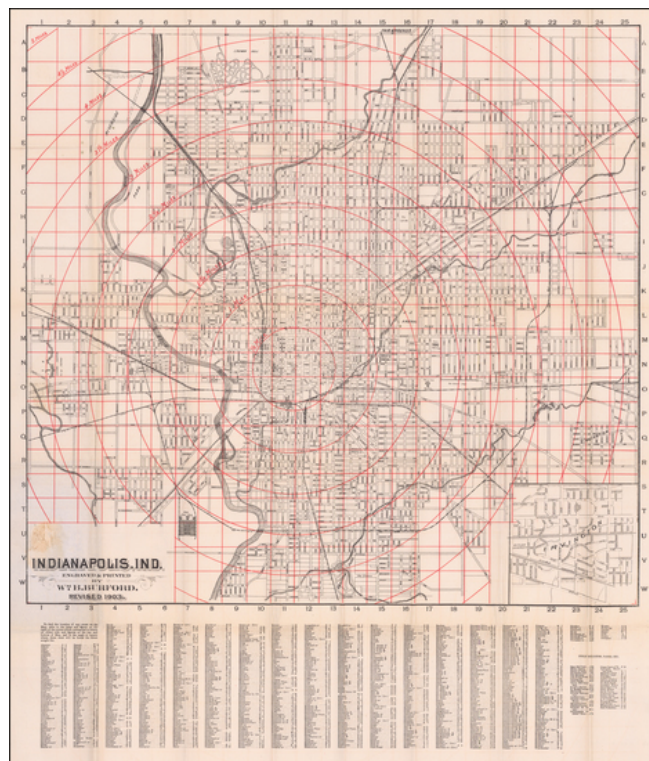

## Indianapolis, Ind. Engraved & Printed By Wm. B. Burford. Revised 1903

**Stock#:** 60462  
**Map Maker:** Burford  
**Date:** 1903  
**Place:** Indianapolis  
**Color:** Outline Color  
**Condition:** VG+  
**Size:** 24 x 26 inches  
**Price:** SOLD

### Description:

Detailed plan of the City of Indianapolis, published by Burford.

Includes concentric circles radiating outward from Monument Place in 1/2 mile increments.

An excellent detailed separately published map of Indianapolis, naming streets, street car lines, railroads, public works, etc.

Burford began issued maps of Indianapolis in about 1890, with editions issued until at least 1905.

### Detailed Condition:

Folding map with original blue printed covers.