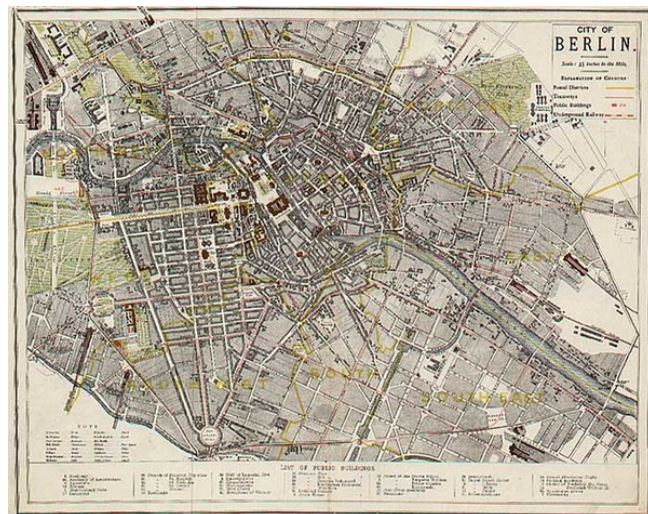

Barry Lawrence Ruderman Antique Maps Inc.

7407 La Jolla Boulevard
La Jolla, CA 92037

www.raremaps.com

(858) 551-8500
blr@raremaps.com

City of Berlin

Stock#: 6046
Map Maker: Letts, Son & Co. Limited
Date: 1883
Place: London
Color: Color
Condition: VG
Size: 16 x 13 inches
Price: SOLD

Description:

Attractive and detailed city plan highlighting public buildings and attractions.

Detailed Condition: