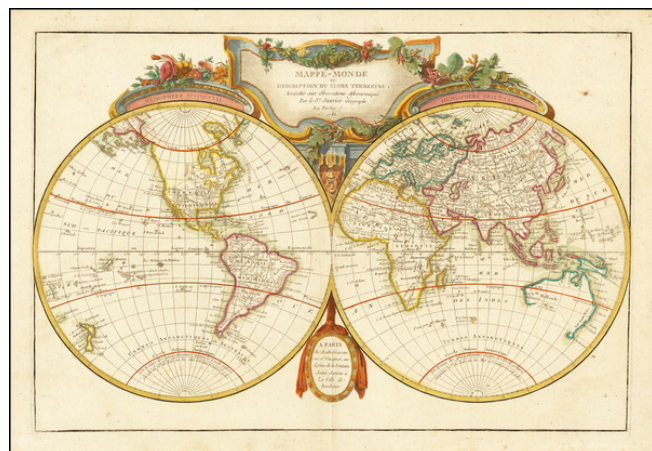

## Mappe-Monde ou Description Du Globe Terrestre . . . 1782

**Stock#:** 60457  
**Map Maker:** Janvier  
**Date:** 1782  
**Place:** Paris  
**Color:** Hand Colored  
**Condition:** VG+  
**Size:** 18 x 12 inches  
**Price:** SOLD

### Description:

Decorative double hemisphere map of the world, published shortly before the publication of the official account of Cook's third voyage.

The details in New Zealand, Australia and the Northwest Coast of America have all been updated from the 1762 edition of the map.

No sign of the Antarctic continent.

A marvelous decorative world map from Janvier's *Atlas Moderne*.