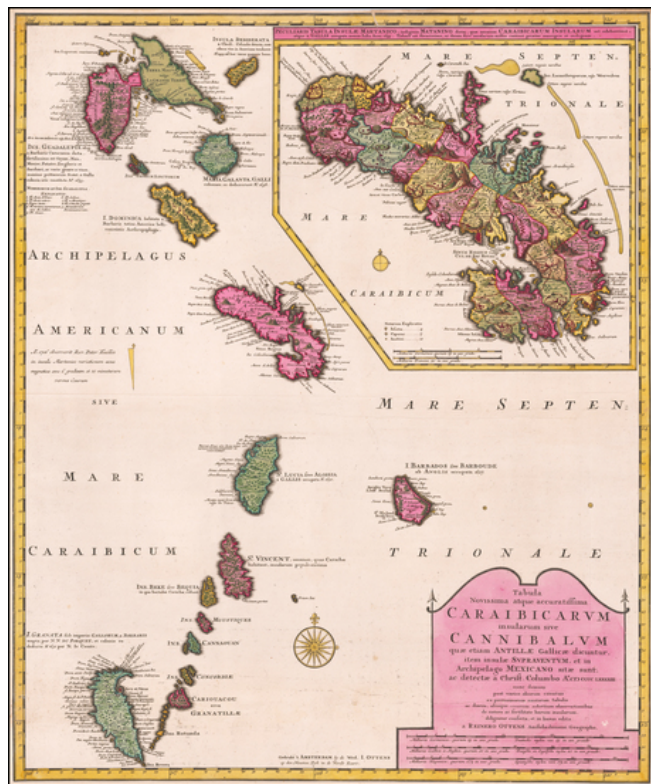

Barry Lawrence Ruderman Antique Maps Inc.

7407 La Jolla Boulevard
La Jolla, CA 92037

www.raremaps.com

(858) 551-8500
blr@raremaps.com

[Heightened in Gold] Tabula Novissima atque Accuratissima Caraibicarum Insularum sive Cannibalum quae etiam Antille Gallicae Dicuntur Item Insulae Supraventum, et in Archipelago Mexicano

Stock#: 60450op
Map Maker: Ottens
Date: 1720 circa
Place: Amsterdam
Color: Hand Colored
Condition: VG+
Size: 19.5 x 22.5 inches
Price: \$1,500.00

Description:

Fine contemporary color example of Ottens map of the Windward Islands, with a large inset map of Martinique.

The map is heightened in gold and colored in the most deluxe fashion -- the best example we have ever seen.

The map bears the imprint of the Widow of Josua Ottens to the left of the main cartouche.

Detailed Condition:

Exceptional contemporary colored example.