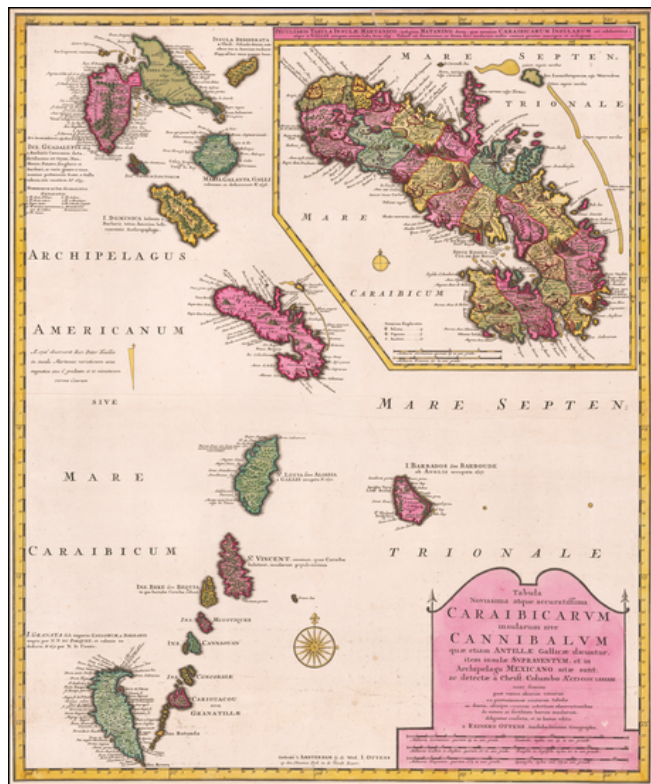

Barry Lawrence Ruderman Antique Maps Inc.

7407 La Jolla Boulevard
La Jolla, CA 92037

www.raremaps.com

(858) 551-8500
blr@raremaps.com

[Heightened in Gold] Tabula Novissima atque Accuratissima Caraibicarum Insularum sive Cannibalum quae etiam Antille Gallicae Dicuntur Item Insulae Supraventum, et in Archipelago Mexicano

Stock#: 60450op
Map Maker: Ottens
Date: 1720 circa
Place: Amsterdam
Color: Hand Colored
Condition: VG+
Size: 19.5 x 22.5 inches
Price: \$ 1,400.00

Description:

Fine contemporary color example of Ottens map of the Windward Islands, with a large inset map of Martinique.

The map is heightened in gold and colored in the most deluxe fashion -- the best example we have ever seen.

The map bears the imprint of the Widow of Josua Ottens to the left of the main cartouche.

Detailed Condition:

Exceptional contemporary colored example.