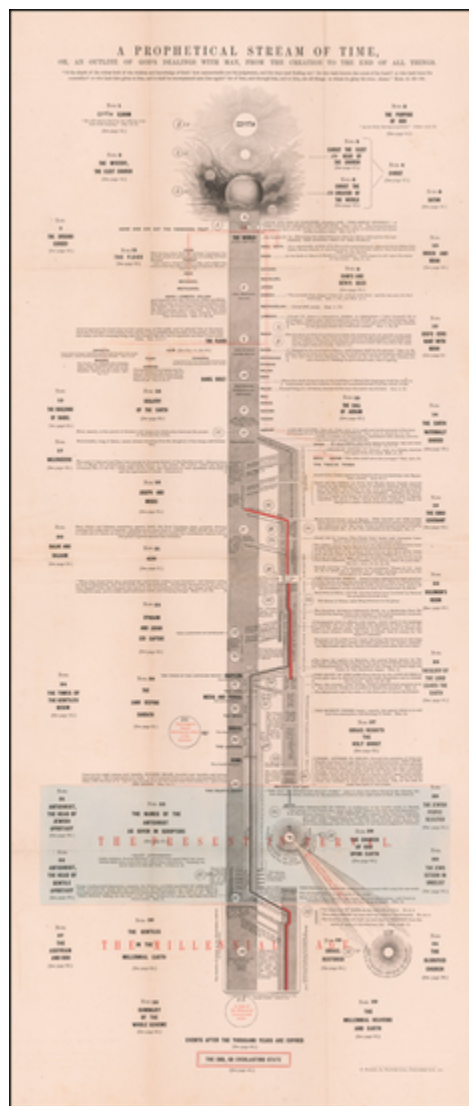

Stock#: 60445
Map Maker: Denny & Co.
Date: 1849
Place: London
Color: Outline Color
Condition: VG+
Size: 13 x 29 inches
Price: SOLD

Description:

Nice example of Sir Edward Denny's time line of biblical history.

and assisted by John Jewell Penstone. He prepared charts to illustrate dispensational teaching.

The present chart is his best known publication was "A Prophetical Stream of Time".

Includes text: *Companion to a chart, illustrated throughout with pictorial designs, entitled A prophetical stream of time; or, An outline of God's dealings with man, from the creation to the end of all things.*