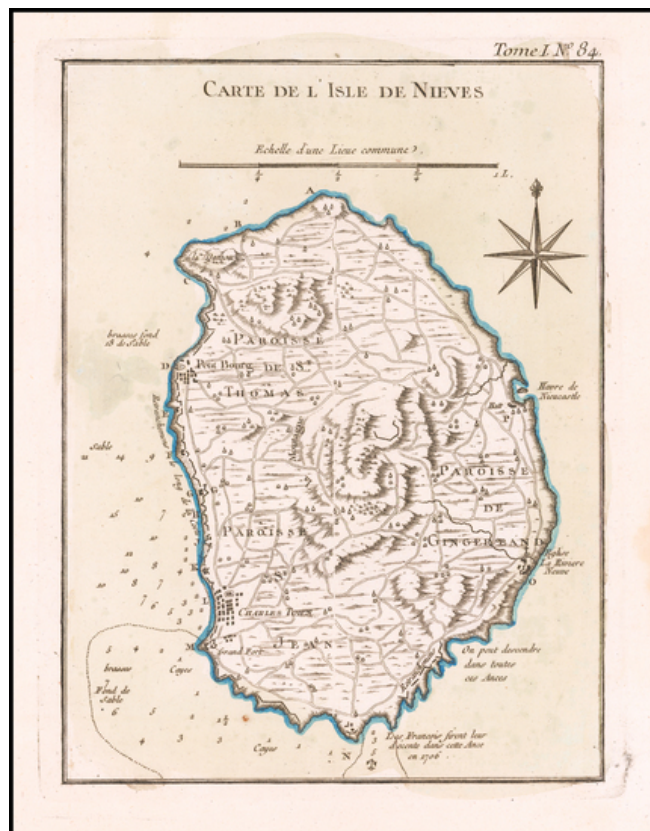

Barry Lawrence Ruderman Antique Maps Inc.

7407 La Jolla Boulevard
La Jolla, CA 92037

www.raremaps.com

(858) 551-8500
blr@raremaps.com

[Nevis] Carte De L'Isle De Nieves

Stock#: 60439
Map Maker: Bellin
Date: 1764
Place: Paris
Color: Hand Colored
Condition: VG+
Size: 6.5 x 8.5 inches
Price: SOLD

Description:

Perhaps the Earliest Obtainable Map of Nevis

Detailed map of the island of Nevis, one of the very few separate maps of the island.

Includes a decorative compass rose.

Shows parishes, towns, and remarkable detail for the period. From Bellin's *Petit Atlas Maritime*.