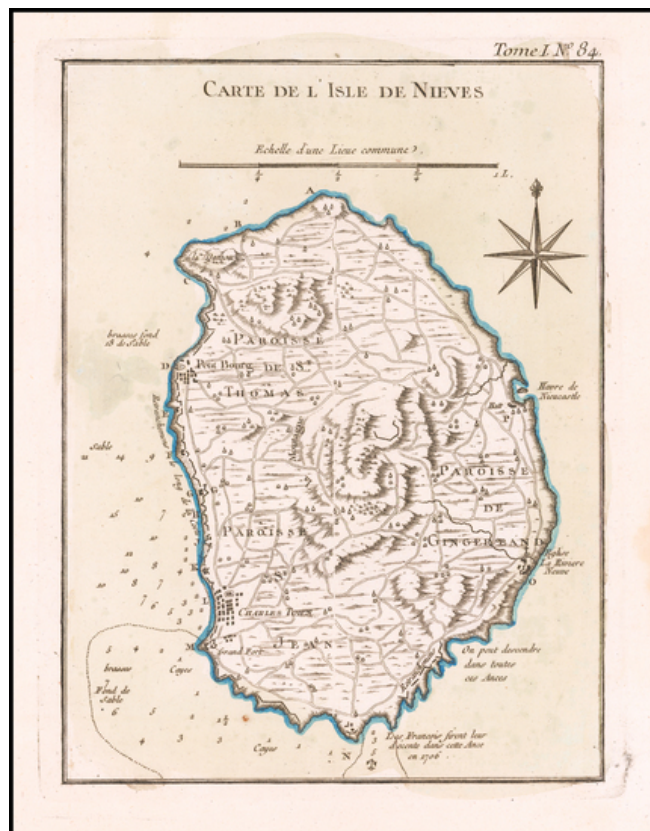

Barry Lawrence Ruderman Antique Maps Inc.

7407 La Jolla Boulevard
La Jolla, CA 92037

www.raremaps.com

(858) 551-8500
blr@raremaps.com

[Nevis] Carte De L'Isle De Nieves

Stock#: 60439
Map Maker: Bellin
Date: 1764
Place: Paris
Color: Hand Colored
Condition: VG+
Size: 6.5 x 8.5 inches
Price: \$345.00

Description:

Perhaps the Earliest Obtainable Map of Nevis

Detailed map of the island of Nevis, one of the very few separate maps of the island.

Includes a decorative compass rose.

Shows parishes, towns, and remarkable detail for the period. From Bellin's *Petit Atlas Maritime*.