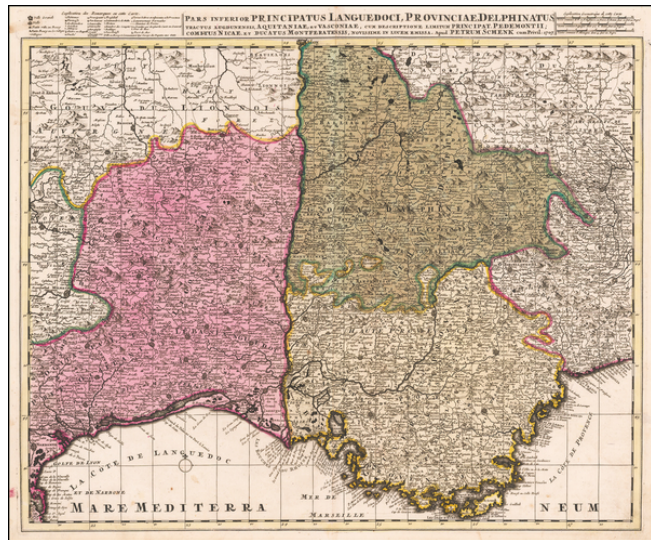

**Barry Lawrence Ruderman
Antique Maps Inc.**

7407 La Jolla Boulevard
La Jolla, CA 92037

www.raremaps.com

(858) 551-8500
blr@raremaps.com

**Pars Inferior Principatus Languedoci, Provinciae, Delphinatus, Tractus Lugdunensis,
Aquitaniae, et Vasconiae, cum Descriptione Limitum Principat. Pedmontii; Comitatus
Nicae, et Ducatus Montferatensis . . . 1707**

Stock#: 60431
Map Maker: Schenk
Date: 1707
Place: Amsterdam
Color: Hand Colored
Condition: VG+
Size: 23 x 18.5 inches
Price: \$ 195.00

Description:

Detailed map of Southeastern France and the contiguous Italian Border (extending to Turin).

Fine old color example.

Detailed Condition: