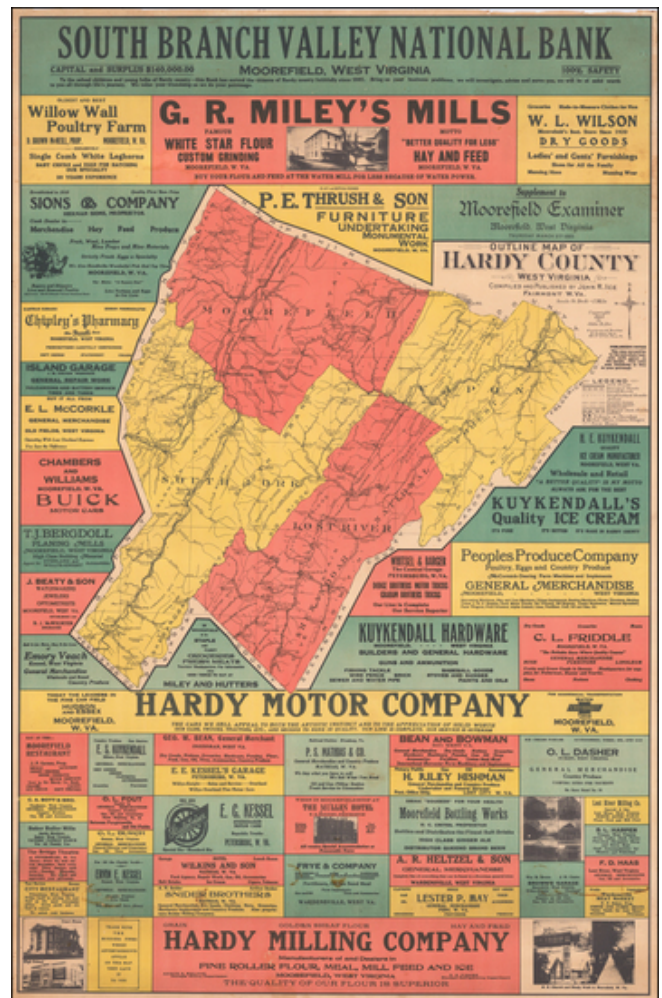

## Outline Map of Hardy County West Virginia Compiled and Published By John R. Ice Fairmont W. Va. . . 1925

**Stock#:** 60426  
**Map Maker:** Ice  
**Date:** 1925  
**Place:** Fairmont, WV  
**Color:** Color  
**Condition:** VG  
**Size:** 21 x 32.5 inches  
**Price:** \$345.00

### Description:

Rare promotional advertising map of Hardy County.  
 Includes several dozen advertisements for local businesses.