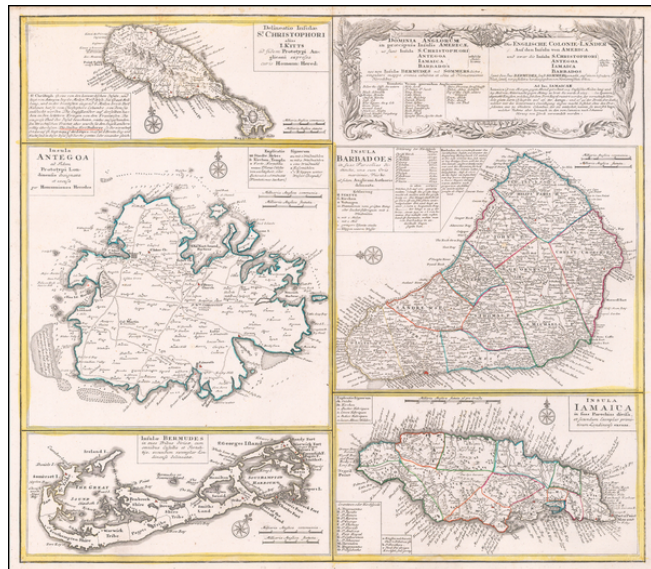

Barry Lawrence Ruderman Antique Maps Inc.

7407 La Jolla Boulevard
La Jolla, CA 92037

www.raremaps.com

(858) 551-8500
blr@raremaps.com

(Bermuda, Jamaica St. Kitts, Antigua & Barbados) Dominia Anglorum in praecipuis Insulis Americae ut sunt Insula S. Christopheri, Antegoa, Iamaica, Barbados nec non Insula Bermudes vel Sommers . . .

Stock#: 60414
Map Maker: Homann Heirs
Date: 1745
Place: Nuremberg
Color: Outline Color
Condition: VG
Size: 22 x 19 inches
Price: \$ 395.00

Description:

Interesting set of 5 maps on a single sheet, showing St. Kitts, Antigua, Bermuda, Barbados, and Jamaica, each in excellent detail.

The maps area drawn from separate maps made by Herman Moll in 1729. Each is finely engraved and meticulously detailed with its own compass rose, soundings, roads, topography and political divisions, as well as descriptive text and place name keys.