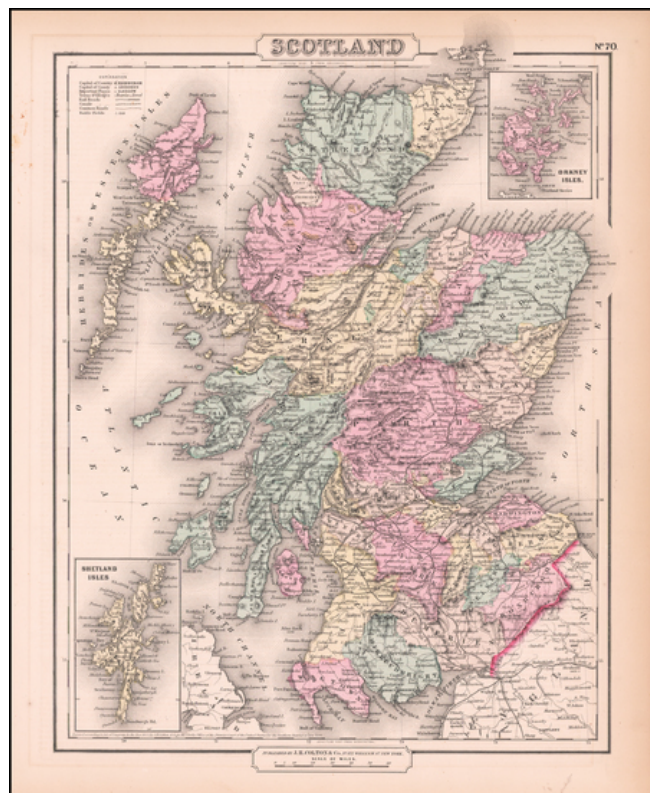

## Scotland

**Stock#:** 60379  
**Map Maker:** Colton  
**Date:** 1858  
**Place:** New York  
**Color:** Hand Colored  
**Condition:** VG+  
**Size:** 15 x 13 inches  
**Price:** \$65.00

### Description:

Decorative and nicely detailed map of Scotland, colored by counties and showing towns, roads, railroads, rivers, mountains, islands, etc.

Insets of the Shetland Isles and the Orkney Isles. An excellent pre-Civil War map. JH Colton was one of the two pre-eminent American publishers of maps and atlases in the mid-19th Century.

Fine attractive color.