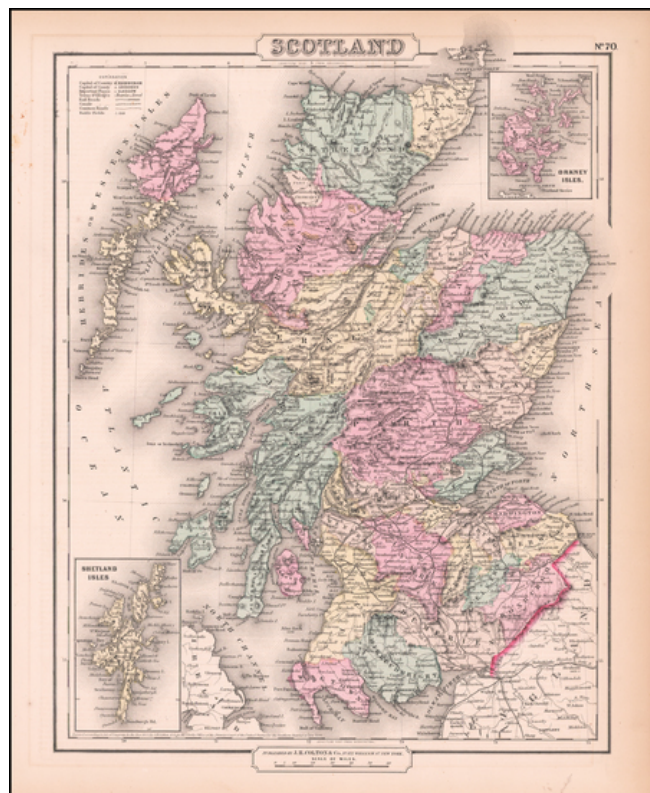

Barry Lawrence Ruderman Antique Maps Inc.

7407 La Jolla Boulevard
La Jolla, CA 92037

www.raremaps.com

(858) 551-8500
blr@raremaps.com

Scotland

Stock#: 60379
Map Maker: Colton
Date: 1858
Place: New York
Color: Hand Colored
Condition: VG+
Size: 15 x 13 inches
Price: \$65.00

Description:

Decorative and nicely detailed map of Scotland, colored by counties and showing towns, roads, railroads, rivers, mountains, islands, etc.

Insets of the Shetland Isles and the Orkney Isles. An excellent pre-Civil War map. JH Colton was one of the two pre-eminent American publishers of maps and atlases in the mid-19th Century.

Fine attractive color.

Detailed Condition: