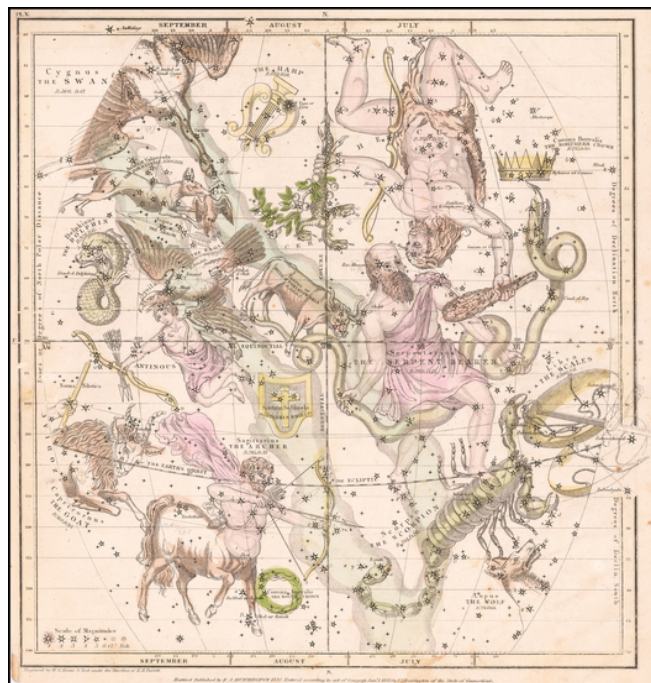

**Barry Lawrence Ruderman  
Antique Maps Inc.**

7407 La Jolla Boulevard  
La Jolla, CA 92037

www.raremaps.com

(858) 551-8500  
blr@raremaps.com

**[The July, August & September Sky -- Sagittarius, Scorpio, Libra, Capricorn, Hercules,  
Corona Boralis, Serpentarius, Delphius, Aquila, Lepus , etc.]**

**Stock#:** 60378  
**Map Maker:** Burritt  
**Date:** 1835  
**Place:** Hartford, CT  
**Color:** Hand Colored  
**Condition:** VG  
**Size:** 14 x 13.5 inches  
**Price:** SOLD

**Description:**

Decorative chart of the constellations in the July, August and September skies, with a chart at the bottom left, identifying the magnitude of the various stars.

The constellations and major stars are named within the image. From Burritt's *Atlas Designed to Illustrate the Geography of the Heavens*.

**Detailed Condition:**