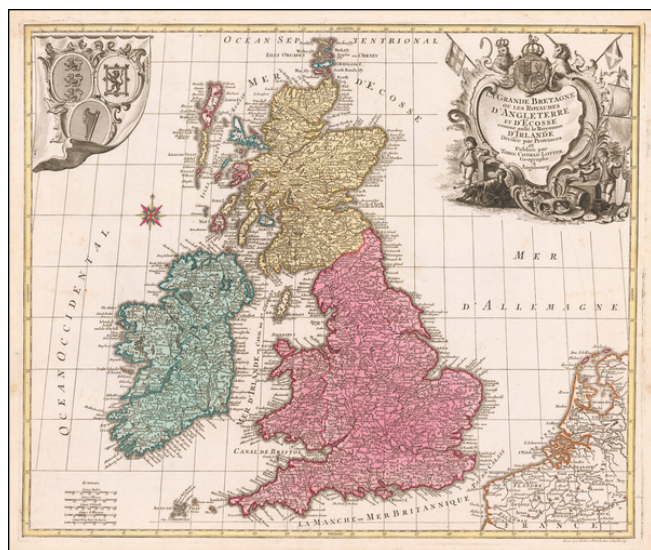

Barry Lawrence Ruderman Antique Maps Inc.

7407 La Jolla Boulevard
La Jolla, CA 92037

www.raremaps.com

(858) 551-8500
blr@raremaps.com

La Grande Bretagne ou les Royaumes D'Angleterre et d'Ecosse comme aussi le Royaume d'Irlande Divisee par Provinces

Stock#: 60369
Map Maker: Lotter
Date: 1760 circa
Place: Augsburg
Color: Hand Colored
Condition: VG+
Size: 23 x 19.5 inches
Price: \$ 450.00

Description:

Finely executed antique map of the British Isles, published by Lotter in Augsburg.

The map includes an ornate title cartouche, with the arms of England, Wales and Scotland in the left corner.

The map was engraved by Mathias Albrecht Lotter for his father Tobias Lotter's atlas.

Detailed Condition: