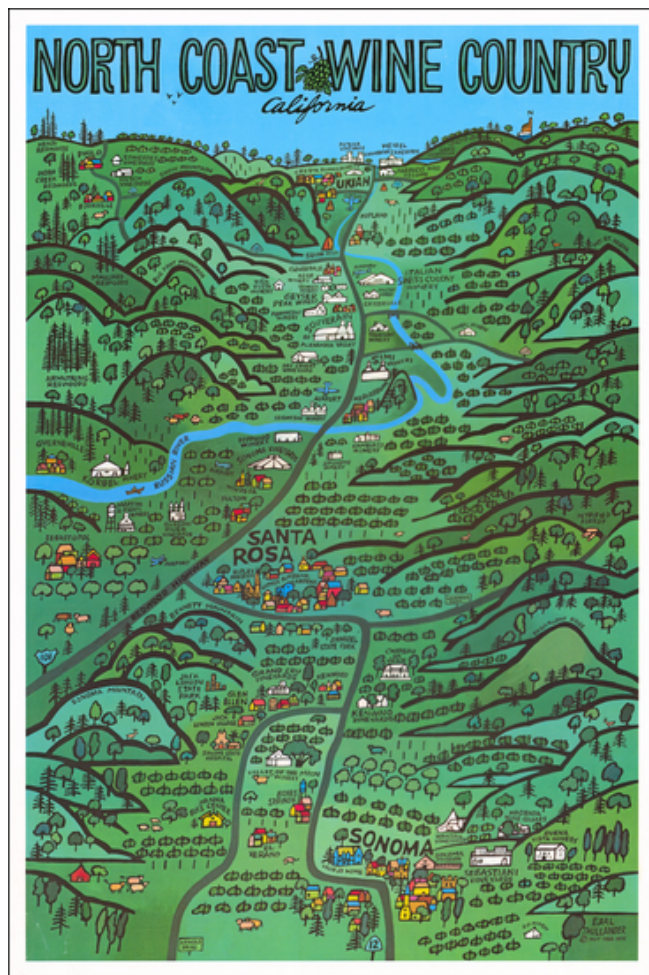

## North Coast Wine Country California

**Stock#:** 60362  
**Map Maker:** Thollander  
**Date:** 1975  
**Place:** Nut Tree  
**Color:** Color  
**Condition:** VG+  
**Size:** 23.5 x 34.5 inches  
**Price:** \$ 450.00

### Description:

Fine pictorial map of the North Coast Wineries (Napa Valley, Sonoma Valley, etc.), published by Earl Thollander.

The map shows many of California's top wineries from the mid-1970s.

The reverse side features a map of the area, including a winery and vineyard directory and a short paragraph on each, written by Earl Thollander, on the North Coast Wine Region. Vineyards listed include:

- Alexander Valley Vineyards
- Buena Vista Winery

**Barry Lawrence Ruderman  
Antique Maps Inc.**

7407 La Jolla Boulevard  
La Jolla, CA 92037

[www.raremaps.com](http://www.raremaps.com)

(858) 551-8500  
[blr@raremaps.com](mailto:blr@raremaps.com)

---

**North Coast Wine Country California**

- Chateau St. Jean
- Dry Creek Vineyards
- Grand Cru Vineyards
- Kenwood Vineyards
- F. Korb & Bros
- Martini & Pratti
- Russian River Vineyards
- Sebastiani Winery
- Sonoma Vineyards
- Souverain of Alexander
- Weibel Champagne Vineyards
- Z-D Winery