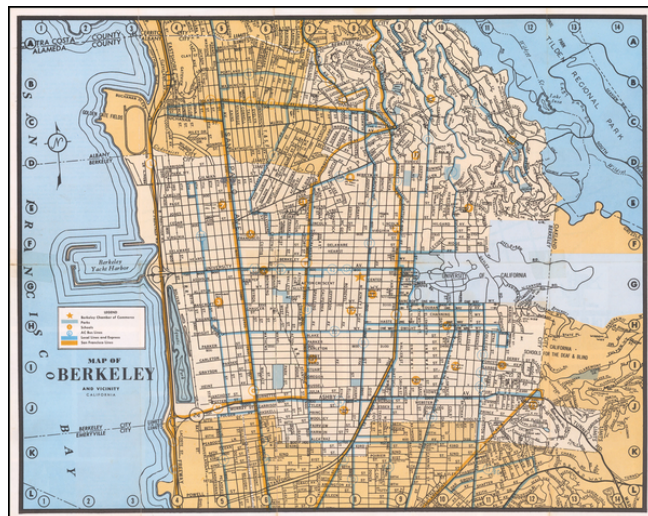

Barry Lawrence Ruderman Antique Maps Inc.

7407 La Jolla Boulevard
La Jolla, CA 92037

www.RareMaps.com

(858) 551-8500
blr@RareMaps.com

Map of Berkeley and Vicinity

Stock#: 60292
Map Maker: Anonymous
Date: 1960 circa
Place: n.p.
Color: Color
Condition: VG+
Size: 16.5 x 13 inches
Price: \$65.00

Description:

Detailed map of Berkeley, with emphasis on public transit and public works.

The map locates the Chamber of Commerce, Parks, Schools, AC Bus Lines, Local and Express Bus Lines and San Francisco Bus Lines.