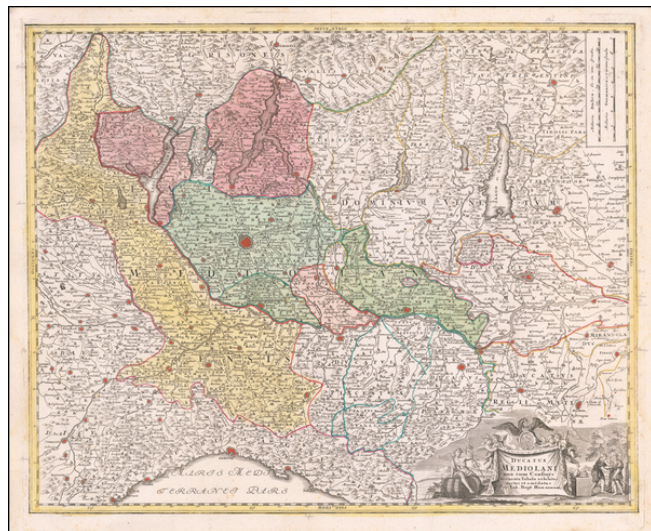

Barry Lawrence Ruderman Antique Maps Inc.

7407 La Jolla Boulevard
La Jolla, CA 92037

www.raremaps.com

(858) 551-8500
blr@raremaps.com

Ducatus Mediolani una cum Confinis accurata Tabula...

Stock#: 60253
Map Maker: Homann
Date: 1720
Place: Nuremberg
Color: Hand Colored
Condition: VG
Size: 23 x 19.5 inches
Price: \$ 345.00

Description:

Detailed regional map of the Duchy of Milan, centered on Milan, published by JB Homann in Nuremberg.

The map includes Lago Maggiore, Lago Como and Lago Garda.

Other major cities include Genova, Mantova, Modena, Verona, Trient, Cremona, Parma, Placenza, and Pavia.