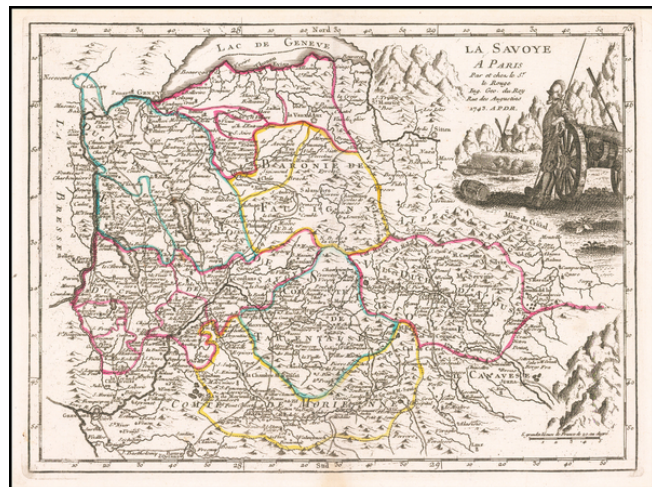

## La Savoye . . . 1743

**Stock#:** 60231  
**Map Maker:** Le Rouge  
**Date:** 1746  
**Place:** Paris  
**Color:** Outline Color  
**Condition:** VG+  
**Size:** 11 x 8 inches  
**Price:** SOLD

### Description:

Detailed map showing the Savoy region of Italy and Switzerland.