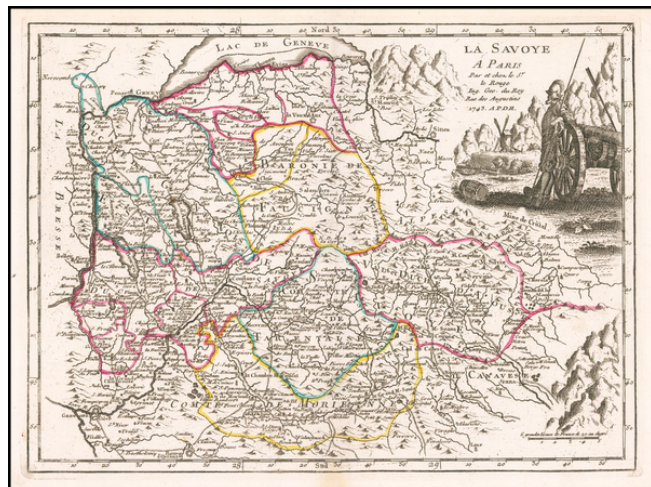

Barry Lawrence Ruderman Antique Maps Inc.

7407 La Jolla Boulevard
La Jolla, CA 92037

www.raremaps.com

(858) 551-8500
blr@raremaps.com

La Savoye . . . 1743

Stock#: 60231
Map Maker: Le Rouge
Date: 1746
Place: Paris
Color: Outline Color
Condition: VG+
Size: 11 x 8 inches
Price: \$85.00

Description:

Detailed map showing the Savoy region of Italy and Switzerland.

Detailed Condition: