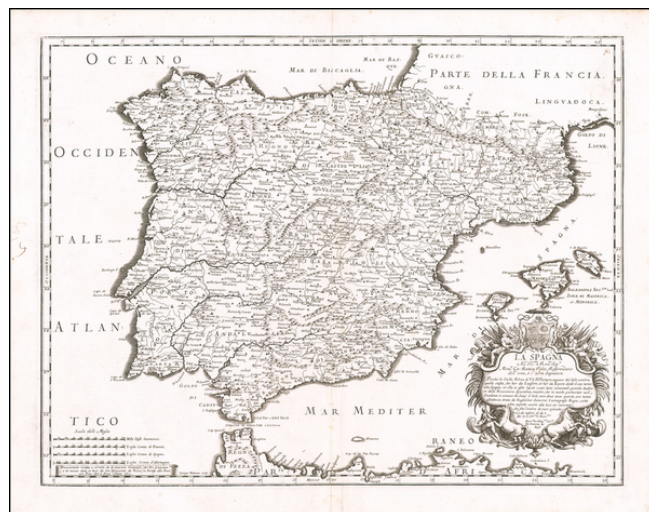

Barry Lawrence Ruderman Antique Maps Inc.

7407 La Jolla Boulevard
La Jolla, CA 92037

www.raremaps.com

(858) 551-8500
blr@raremaps.com

La Spagna . . . 1677 (with Balearic Islands)

Stock#: 60225
Map Maker: Rossi - Cantelli da Vignola
Date: 1677
Place: Rome
Color: Uncolored
Condition: VG
Size: 21 x 16.5 inches
Price: \$ 275.00

Description:

Detailed map of Spain, Portugal and the Balearic Islands, from Rossi's *Mercurio Geographico*.

Remarkable highly detailed map, engraved by Giorgio Widman. Shows tribal regions, towns, rivers, lakes, mountains, islands, bays, rivers and many other details.