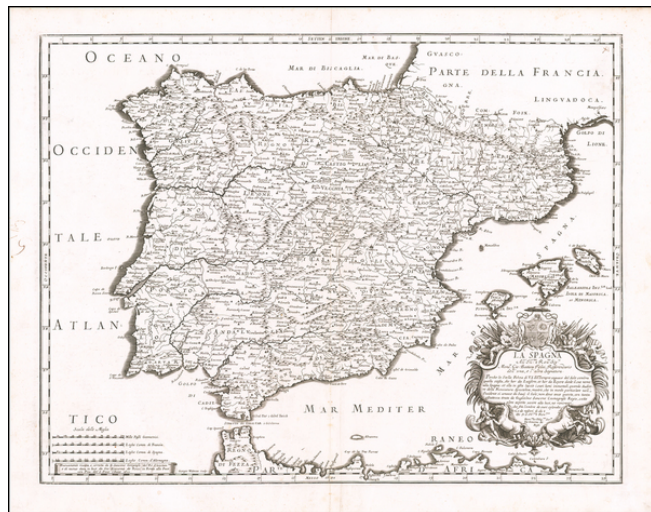

## La Spagna . . . 1677 (with Balearic Islands)

**Stock#:** 60225  
**Map Maker:** Rossi - Cantelli da Vignola  
**Date:** 1677  
**Place:** Rome  
**Color:** Uncolored  
**Condition:** VG  
**Size:** 21 x 16.5 inches  
**Price:** \$295.00

### Description:

Detailed map of Spain, Portugal and the Balearic Islands, from Rossi's *Mercurio Geographico*.

Remarkable highly detailed map, engraved by Giorgio Widman. Shows tribal regions, towns, rivers, lakes, mountains, islands, bays, rivers. and many other details.