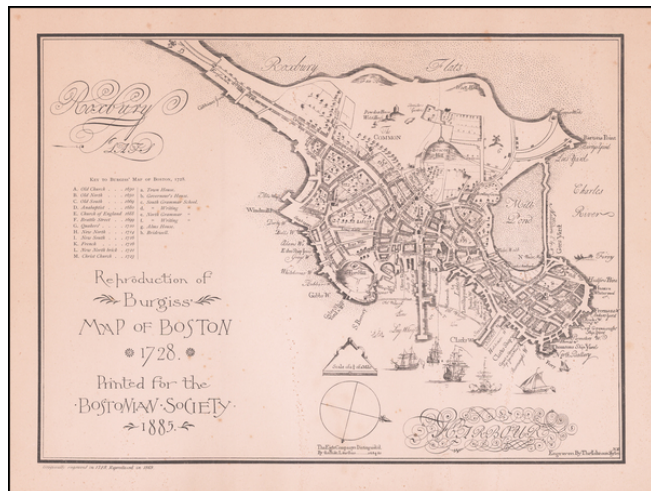

## Reproduction of Burgiss Map of Boston 1728 Printed for the Bostonian Society 1885

**Stock#:** 60217  
**Map Maker:** Johnson  
  
**Date:** 1728 (1885)  
**Place:** Boston  
**Color:** Uncolored  
**Condition:** VG  
**Size:** 14.5 x 10.5 inches  
  
**Price:** \$375.00

#### ***19th Century Reproduction of the Burgiss Map of Boston***

Rare early reproduction of the Burgiss map of Boston, originally engraved by Thomas Johnson in Boston, in 1728.

The credit line notes that the map was engraved (by Johnson) in 1728 and reproduced in 1869. This example is a commemorative printing for the Bostonian Society in 1885.

In describing this example of the map, the Leventhal Center collection notes that following:

*Original version: To His Excellency William Burnet, Esqr., this Plan of Boston in New England is humbly dedicated, [Boston : Sold at the Crown Coffee House, 1728.*