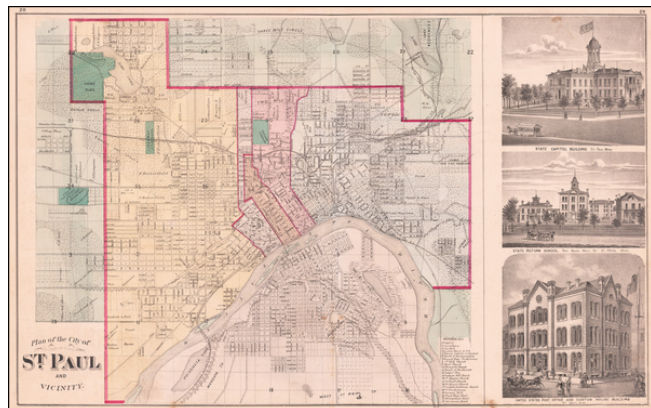

Barry Lawrence Ruderman Antique Maps Inc.

7407 La Jolla Boulevard
La Jolla, CA 92037

www.raremaps.com

(858) 551-8500
blr@raremaps.com

Plan of the City of St. Paul and Vicinity

Stock#: 60214
Map Maker: Andreas
Date: 1874
Place: Chicago
Color: Color
Condition: VG+
Size: 22 x 17.5 inches
Price: SOLD

Description:

Scarce plan of St. Paul, Minnesota, published in Chicago.

Includes large vignette views of the Capitol, Reform School and Post Office and Custom House.

Detailed Condition: