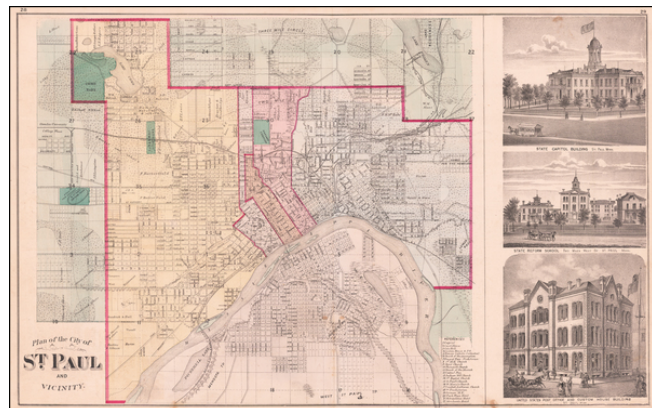

Barry Lawrence Ruderman Antique Maps Inc.

7407 La Jolla Boulevard
La Jolla, CA 92037

www.raremaps.com

(858) 551-8500
blr@raremaps.com

Plan of the City of St. Paul and Vicinity

Stock#: 60214
Map Maker: Andreas
Date: 1874
Place: Chicago
Color: Color
Condition: VG+
Size: 22 x 17.5 inches
Price: SOLD

Description:

Scarce plan of St. Paul, Minnesota, published in Chicago.

Includes large vignette views of the Capitol, Reform School and Post Office and Custom House.

Detailed Condition: