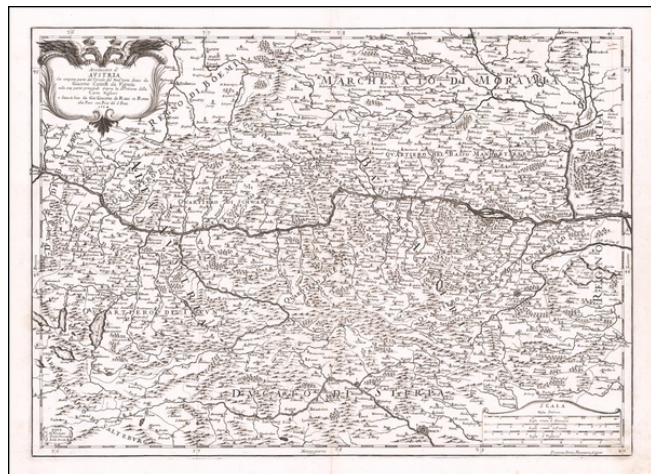

Barry Lawrence Ruderman Antique Maps Inc.

7407 La Jolla Boulevard
La Jolla, CA 92037

www.raremaps.com

(858) 551-8500
blr@raremaps.com

Arciducato d' Austria che compone parte Circulo de Medo: nome diviso . . . 1684

Stock#: 60212
Map Maker: Rossi
Date: 1684
Place: Rome
Color: Uncolored
Condition: VG+
Size: 22 x 17 inches
Price: \$ 275.00

Description:

Scarce Cantelli-Rossi map of Austria, first published by Rossi in 1684.

The map tracks the Danube from Passau to Pressburg (Bratislava), and from Moravia in the north to Stiria in the south.

Detailed Condition: