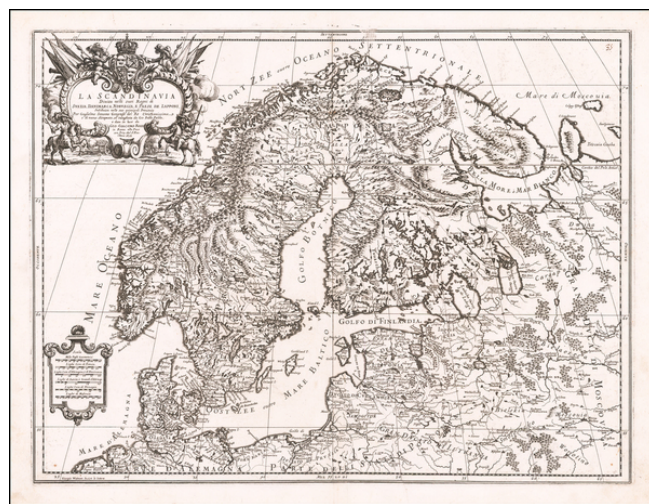

Barry Lawrence Ruderman Antique Maps Inc.

7407 La Jolla Boulevard
La Jolla, CA 92037

www.RareMaps.com

(858) 551-8500
blr@RareMaps.com

La Scandinavia Divisa nelli suo Regni di Suezia, Danimarca, Norvegia, e Paesi Lapponi . . . 1678

Stock#: 60191
Map Maker: Rossi
Date: 1681
Place: Rome
Color: Uncolored
Condition: VG
Size: 21 x 17 inches
Price: \$375.00

Description:

Scarce map of Scandinavia, from Rossi's rare *Mercurio Geografico*.

This is the first edition of the map, with a finely executed decorative cartouche.

The map is a tremendous example of the fine topographical style of Rossi's maps, elegantly tracing rivers through steep and well defined mountain valleys. Includes a key in the lower left, depicting the symbols used on the map. An uncommon late 17th century map, based on the reports of Giacomo Cantelli da Vignola.