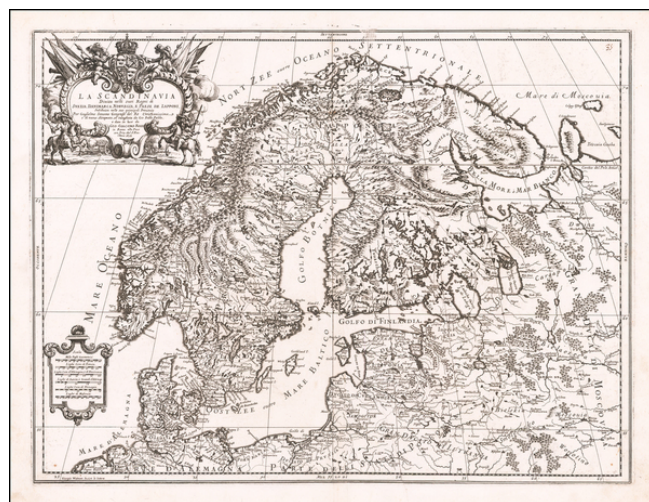

Barry Lawrence Ruderman Antique Maps Inc.

7407 La Jolla Boulevard
La Jolla, CA 92037

www.raremaps.com

(858) 551-8500
blr@raremaps.com

La Scandinavia Divisa nelli suo Regni di Suezia, Danimarca, Norvegia, e Paesi Lapponi . . . 1678

Stock#: 60191
Map Maker: Rossi
Date: 1681
Place: Rome
Color: Uncolored
Condition: VG
Size: 21 x 17 inches
Price: SOLD

Description:

Scarce map of Scandinavia, from Rossi's rare *Mercurio Geografico*.

This is the first edition of the map, with a finely executed decorative cartouche.

The map is a tremendous example of the fine topographical style of Rossi's maps, elegantly tracing rivers through steep and well defined mountain valleys. Includes a key in the lower left, depicting the symbols used on the map. An uncommon late 17th century map, based on the reports of Giacomo Cantelli da Vignola.