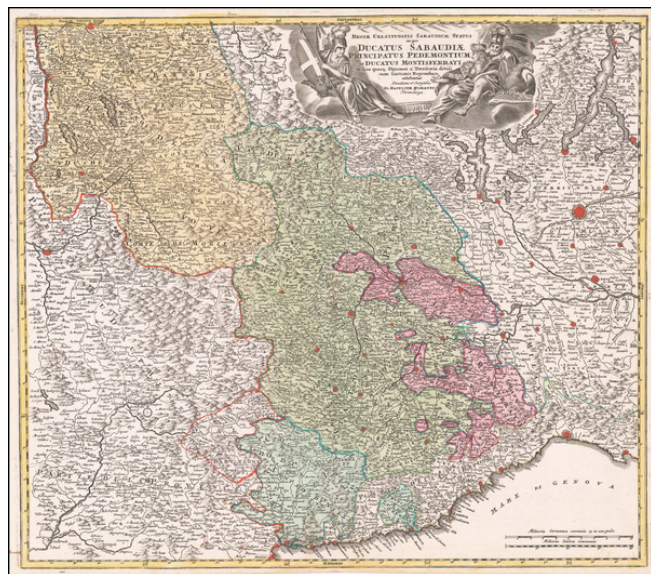

**Barry Lawrence Ruderman
Antique Maps Inc.**

7407 La Jolla Boulevard
La Jolla, CA 92037

www.raremaps.com

(858) 551-8500
blr@raremaps.com

**Regia Celsitudinis Sabaudicae Status in quo Ducatus Sabaudiae Principat.
Pedemontium ut et Ducatus Montisferrati . . .**

Stock#: 60190
Map Maker: Homann
Date: 1720
Place: Augsburg
Color: Hand Colored
Condition: VG+
Size: 22 x 19.5 inches
Price: \$225.00

Description:

Striking example of Homann's decorative map of the Savoy and Piedmont regions, centered on Torino.

The map coverage extends from Grenoble, Geneva, Die and Romans, to Genoa and Milan.

Highly detailed, with excellent graphical representation of the mountains and other topography.

Cartouche includes 5 coats of arms and an ornate allegorical scene