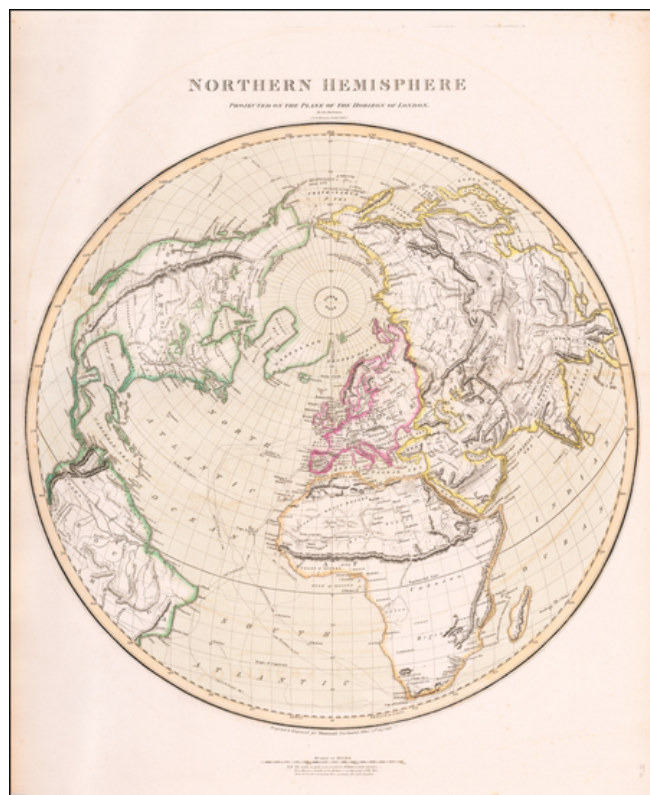

**Barry Lawrence Ruderman
Antique Maps Inc.**

7407 La Jolla Boulevard
La Jolla, CA 92037

www.raremaps.com

(858) 551-8500
blr@raremaps.com

**Northern Hemisphere Projected On The Plan of The Horizon of London By Geo.
Buchanan**

Stock#: 60183
Map Maker: Thomson
Date: 1816
Place: Edinburgh
Color: Hand Colored
Condition: VG
Size: 21 x 18 inches
Price: \$ 225.00

Description:

Interesting and highly detailed map of the Northern Hemisphere, published by John Thomson.

Includes an unusual orientation such that all of Asia, Europe, Africa and North America are shown.

Includes the tracks from Cook's voyages, along with dates and direction of his course. A very attractive and interesting map, illustrating the still incomplete knowledge of the polar regions and the northwest passage.

One of the best large format English maps of the period.

Detailed Condition: