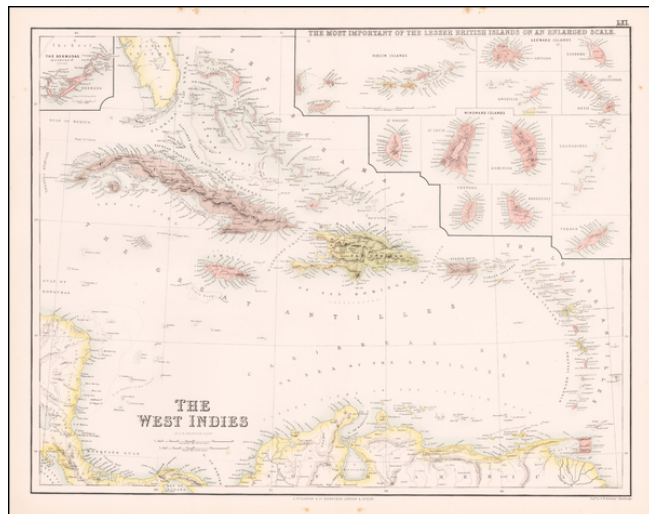

Barry Lawrence Ruderman Antique Maps Inc.

7407 La Jolla Boulevard
La Jolla, CA 92037

www.raremaps.com

(858) 551-8500
blr@raremaps.com

The West Indies [with Bermuda Inset]

Stock#: 60177
Map Maker: Fullarton & Co.
Date: 1860
Place: Edinburgh
Color: Color
Condition: VG+
Size: 20 x 16 inches
Price: \$145.00

Description:

Detailed map of the Caribbean, with inset maps of Bermuda, the Virgini Islands, Antigua, Barbuda, Arguilla, Nevis, St. Vincent, St. Lucie, Dominica, Grenada, Barbadoes, the Grenadines and Tobago.

Excellent topographical detail.

Detailed Condition: