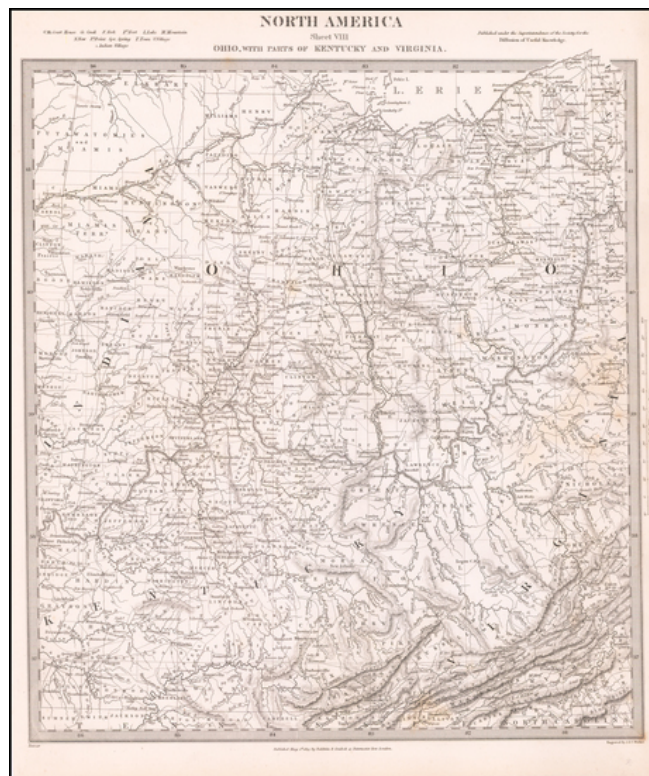

Barry Lawrence Ruderman Antique Maps Inc.

7407 La Jolla Boulevard
La Jolla, CA 92037

www.raremaps.com

(858) 551-8500
blr@raremaps.com

North America Sheet VIII Ohio, With Parts Of Kentucky And Virginia

Stock#: 60176
Map Maker: SDUK
Date: 1852
Place: London
Color: Uncolored
Condition: VG
Size: 12 x 15.5 inches
Price: SOLD

Description:

Detailed map of the region, showing counties, towns, rivers, roads, mountains, bridges, lakes, post offices, court houses, and a host of other information.

The Society for the Diffusion of Useful Knowledge was active from the 1830s through the 1860s and published some of the best regional maps of the era.