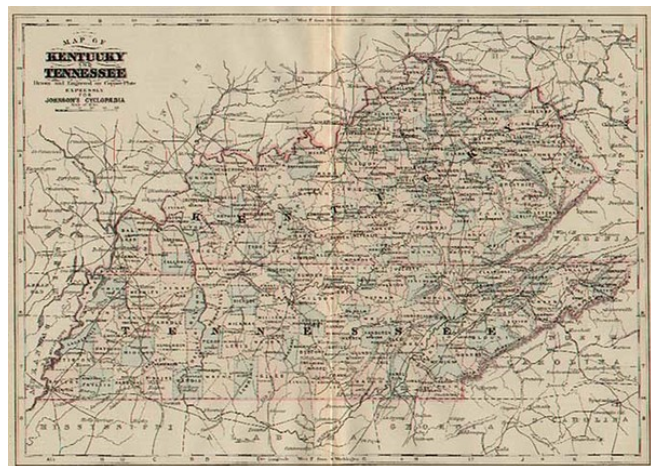

## Map of Kentucky and Tennessee

**Stock#:** 6017  
**Map Maker:** Johnson  
**Date:** 1884  
**Place:** New York  
**Color:** Color  
**Condition:** VG+  
**Size:** 12 x 8.5 inches  
**Price:** SOLD

### Description:

Scarce map, colored by counties and showing towns, roads, railroads, rivers, etc.