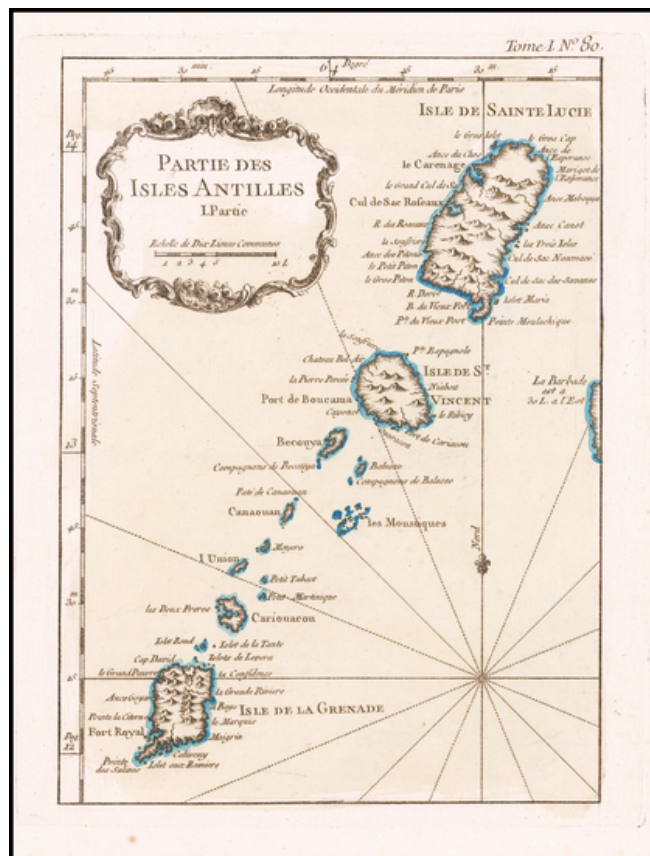

## Partie des Isles Antilles I. Partie

**Stock#:** 60153  
**Map Maker:** Bellin  
**Date:** 1764  
**Place:** Paris  
**Color:** Hand Colored  
**Condition:** VG+  
**Size:** 6.5 x 8.5 inches  
**Price:** SOLD

### Description:

Scarce map of a portion of the Antilles or Windward Islands, which appeared in Bellin's *Petit Atlas Maritime*.

The islands shown extend from St. Lucia to La Grenada, centered on St. Vincent.