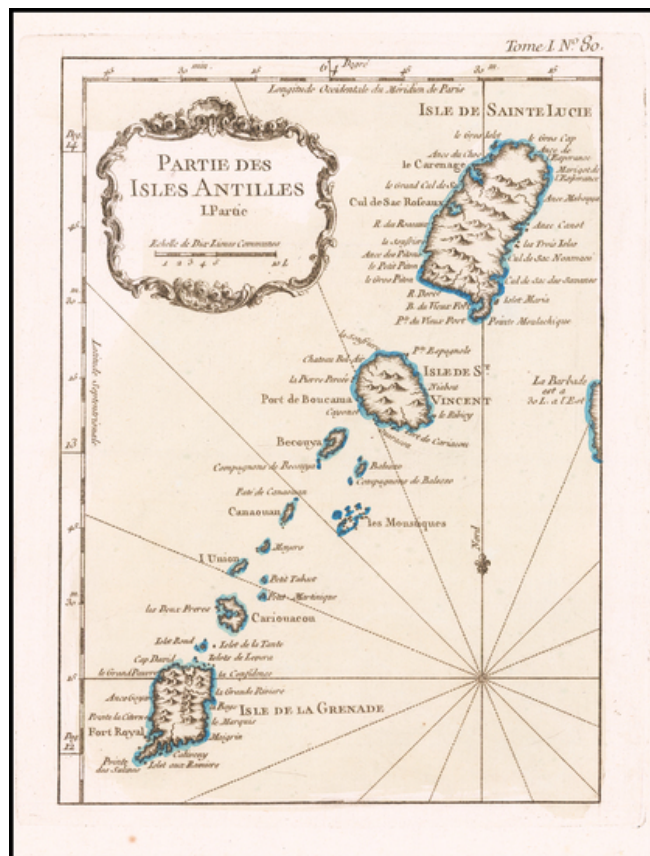

Barry Lawrence Ruderman Antique Maps Inc.

7407 La Jolla Boulevard
La Jolla, CA 92037

www.raremaps.com

(858) 551-8500
blr@raremaps.com

Partie des Isles Antilles I. Partie

Stock#: 60153
Map Maker: Bellin
Date: 1764
Place: Paris
Color: Hand Colored
Condition: VG+
Size: 6.5 x 8.5 inches
Price: \$145.00

Description:

Scarce map of a portion of the Antilles or Windward Islands, which appeared in Bellin's *Petit Atlas Maritime*.

The islands shown extend from St. Lucia to La Grenada, centered on St. Vincent.