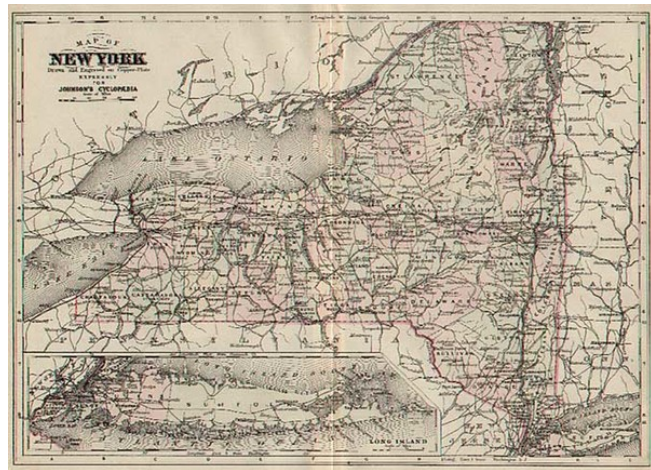

Barry Lawrence Ruderman Antique Maps Inc.

7407 La Jolla Boulevard
La Jolla, CA 92037

www.raremaps.com

(858) 551-8500
blr@raremaps.com

Map of New York

Stock#: 6014
Map Maker: Johnson
Date: 1884
Place: New York
Color: Color
Condition: VG+
Size: 12 x 9 inches
Price: SOLD

Description:

Scarce map, colored by counties and showing towns, roads, railroads, rivers, etc. Large inset of Long Island.

Detailed Condition: