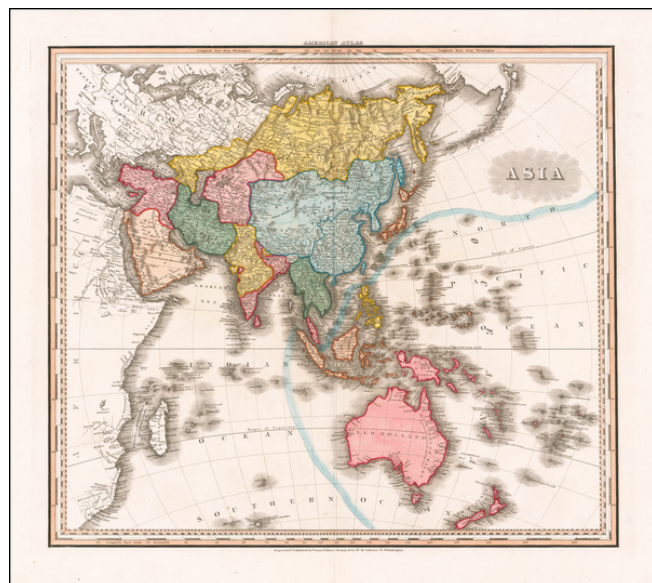

Barry Lawrence Ruderman Antique Maps Inc.

7407 La Jolla Boulevard
La Jolla, CA 92037

www.raremaps.com

(858) 551-8500
blr@raremaps.com

Asia (and Australia)

Stock#: 60097
Map Maker: Tanner
Date: 1823
Place: Philadelphia
Color: Hand Colored
Condition: VG+
Size: 21 x 19 inches
Price: SOLD

Description:

First state of Henry Schenk Tanner's map of Asia and Australia from is *American Atlas*.

Tanner commenced production of his most ambitious project, his *American Atlas*, in 1818. Released in 5 folios between 1819 and 1823, the Atlas is widely regarded as the single most beautiful large scale American Atlas ever published. The maps are large, detailed and elegantly engraved. The production resulted in the split of Tanner from his partners Kearney & Vallance, but resulted in the greatest of American Atlases.