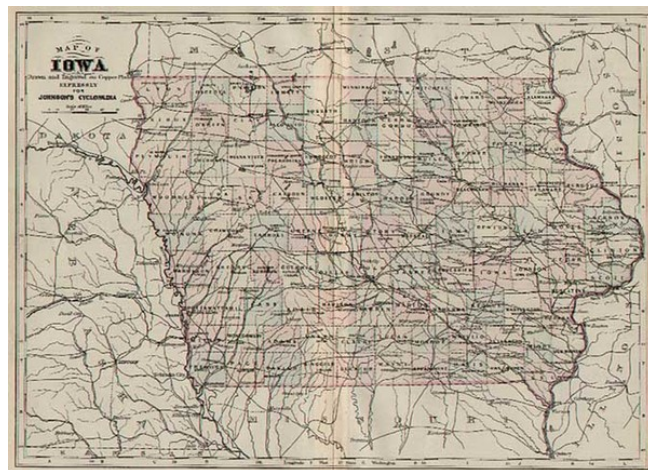

Barry Lawrence Ruderman Antique Maps Inc.

7407 La Jolla Boulevard
La Jolla, CA 92037

www.raremaps.com

(858) 551-8500
blr@raremaps.com

Map of Iowa

Stock#: 6006
Map Maker: Johnson
Date: 1884
Place: New York
Color: Color
Condition: VG+
Size: 12 x 9 inches
Price: SOLD

Description:

Scarce map of Iowa, colored by counties and showing roads, railroads, rivers, etc.

Detailed Condition: