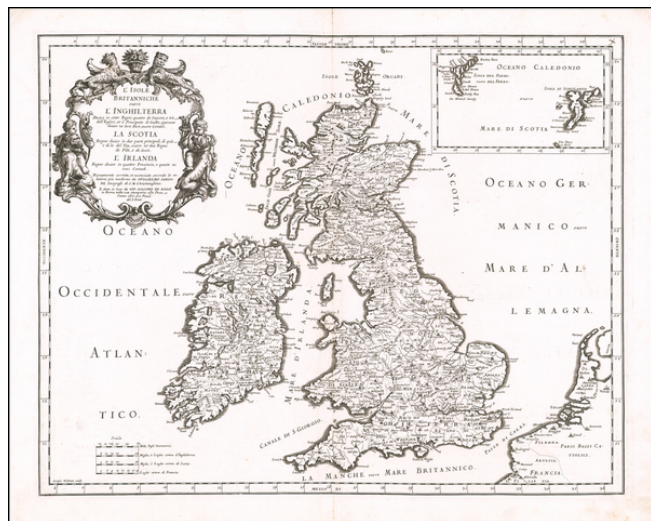

**Barry Lawrence Ruderman
Antique Maps Inc.**

7407 La Jolla Boulevard
La Jolla, CA 92037

www.raremaps.com

(858) 551-8500
blr@raremaps.com

L'Isole Britanniche ouvero L'Inghilterra Divisa in sette Regni, quattro de Sassoni, e Tre dell Inglesi, et il Principato di Galles. . . 1677

Stock#: 60052
Map Maker: Rossi - Cantelli da Vignola
Date: 1677
Place: Rome
Color: Uncolored
Condition: VG
Size: 21.5 x 16.5 inches
Price: \$875.00

Description:

Striking late 17th Century map of the British Isles, from Rossi's *Mercurio Geographico*.

Engraved by George Widman. Includes an inset map of the Faroe and Shetland Islands.

Detailed Condition: