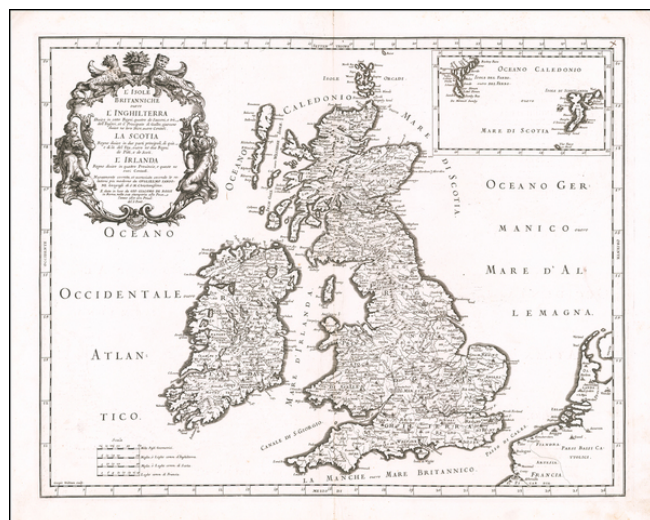

Barry Lawrence Ruderman Antique Maps Inc.

7407 La Jolla Boulevard
La Jolla, CA 92037

www.raremaps.com

(858) 551-8500
blr@raremaps.com

L'Isole Britanniche ouvero L'Inghilterra Divisa in sette Regni, quattro de Sassoni, e Tre dell Inglesi, et il Principato di Galles. . . 1677

Stock#: 60052
Map Maker: Rossi - Cantelli da Vignola
Date: 1677
Place: Rome
Color: Uncolored
Condition: VG
Size: 21.5 x 16.5 inches
Price: \$ 795.00

Description:

Striking late 17th Century map of the British Isles, from Rossi's *Mercurio Geographico*.

Engraved by George Widman. Includes an inset map of the Faroe and Shetland Islands.

Detailed Condition: