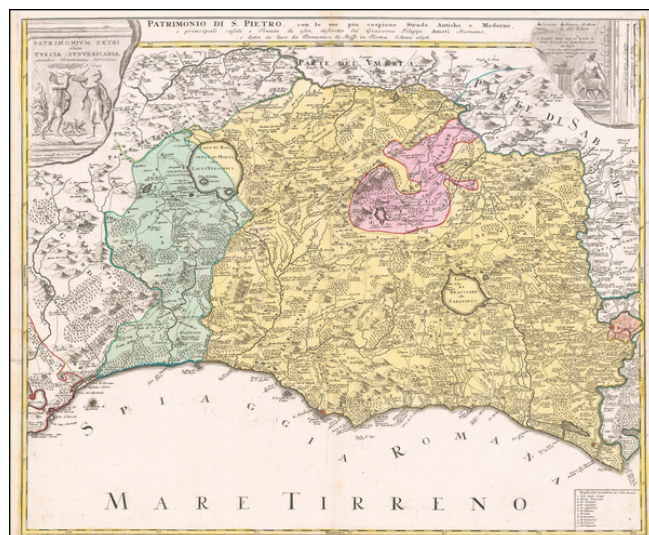

Stock#: 60051
Map Maker: Homann Heirs
Date: 1745
Place: Nuremberg
Color: Hand Colored
Condition: VG
Size: 23 x 18 inches
Price: \$295.00

Description:

Decorative regional map of Tuscany and the northern part of Lazio, centered on Lago Bolseno and including a massive decorative cartouche.

The map is based upon Giovanni Giacomo Rossi's 4-sheet map of the region, published in 1696.

Detailed Condition: