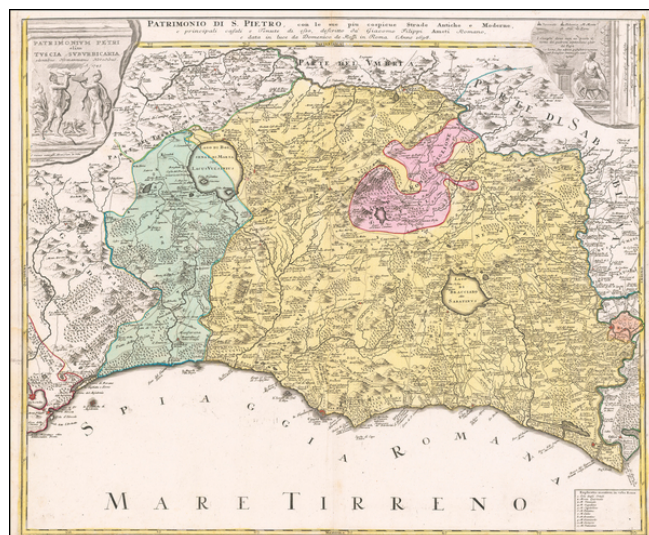

Stock#: 60051
Map Maker: Homann Heirs
Date: 1745
Place: Nuremberg
Color: Hand Colored
Condition: VG
Size: 23 x 18 inches
Price: \$ 275.00

Description:

Decorative regional map of Tuscany and the northern part of Lazio, centered on Lago Bolseno and including a massive decorative cartouche.

The map is based upon Giovanni Giacomo Rossi's 4-sheet map of the region, published in 1696.

Detailed Condition: