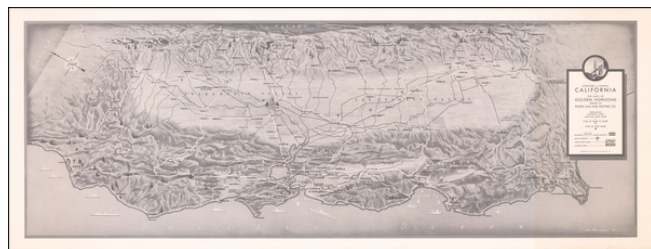

Stock#: 60022
Map Maker: Hesemeyer
Date: 1957
Place: n.p.
Color: Uncolored
Condition: VG+
Size: 28.5 x 10.25 inches
Price: SOLD

Description:

Finely executed map of Northern and Central California, prepared by Pacific Gas and Electric.

The map locates cities (by size), Railroads, Major Highways, Major Airports, Agricultura Areas and Wooded Aresa.

Rarity

We locate a larger example in printed color (Rumsey), but this edition is apparently unrecorded.