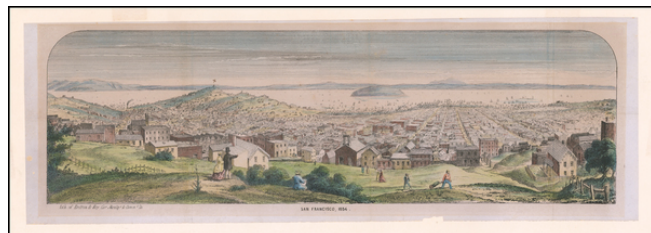

## San Francisco 1854

**Stock#:** 60019  
**Map Maker:** Britton & Rey  
**Date:** 1854  
**Place:** San Francisco  
**Color:** Hand Colored  
**Condition:** VG  
**Size:** 16.5 x 5 inches  
**Price:** \$1,200.00

#### *Rare Early Lettersheet View of San Francisco*

Panoramic view from Pacific Heights of densely populated city and harbor; Telegraph Hill and Russian Hill at left; Yerba Buena Island and bay in distance; artist sketching, onlookers and workers in foreground.

The view was originally issued as the top portion of a larger lettersheet, intended as stationary. The size is noteworthy, as most lettersheets were approximately 8.5 x 11 inches.

The lettersheet is very rare on the market, as is the later state, illustrating the San Francisco Fire of July 11th.