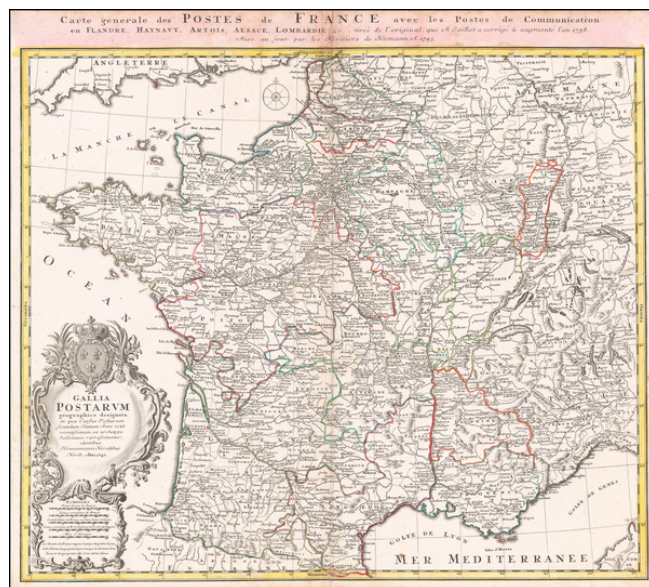

Barry Lawrence Ruderman Antique Maps Inc.

7407 La Jolla Boulevard
La Jolla, CA 92037

www.raremaps.com

(858) 551-8500
blr@raremaps.com

Gallia Postarum geographice designata in qua Cursus Postarum Secundum Statum Anni 1736 . . .

Stock#: 60011
Map Maker: Homann Heirs
Date: 1745
Place: Nuremberg
Color: Hand Colored
Condition: VG
Size: 23 x 19 inches
Price: \$245.00

Description:

Scarce early postal map of France, published in Nuremberg.