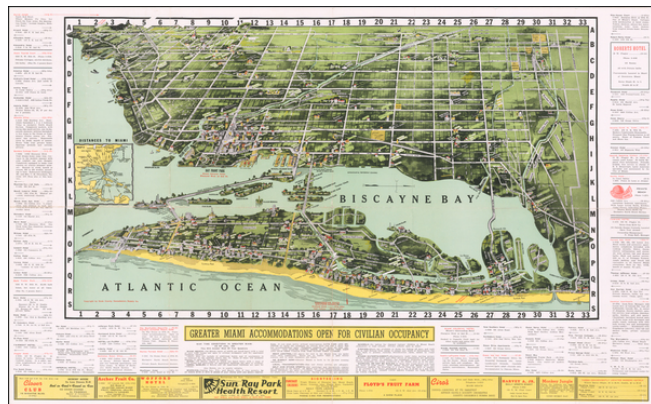

Barry Lawrence Ruderman Antique Maps Inc.

7407 La Jolla Boulevard
La Jolla, CA 92037

www.raremaps.com

(858) 551-8500
blr@raremaps.com

(Birdseye View Map of Miami, Miami Beach, Coral Gables & Vicinity)

Stock#: 59995
Map Maker: Dade County Newsdealers
Supply Co.
Date: 1944
Place: Miami
Color: Color
Condition: VG
Size: 31.5 x 20 inches
Price: \$ 475.00

Description:

Fantastic early birdseye view map of Miami and Biscayne Bay, Miami Beach and Coral Gables, illustrating this early edition of "Greater Miami In and Out Guide."

Issued during World War II, it includes section noting the war-time accommodations in Greater Miami.

This is the second state of the map, which was first issued in 1943.

Detailed Condition:

Minor tape staining along the edges.