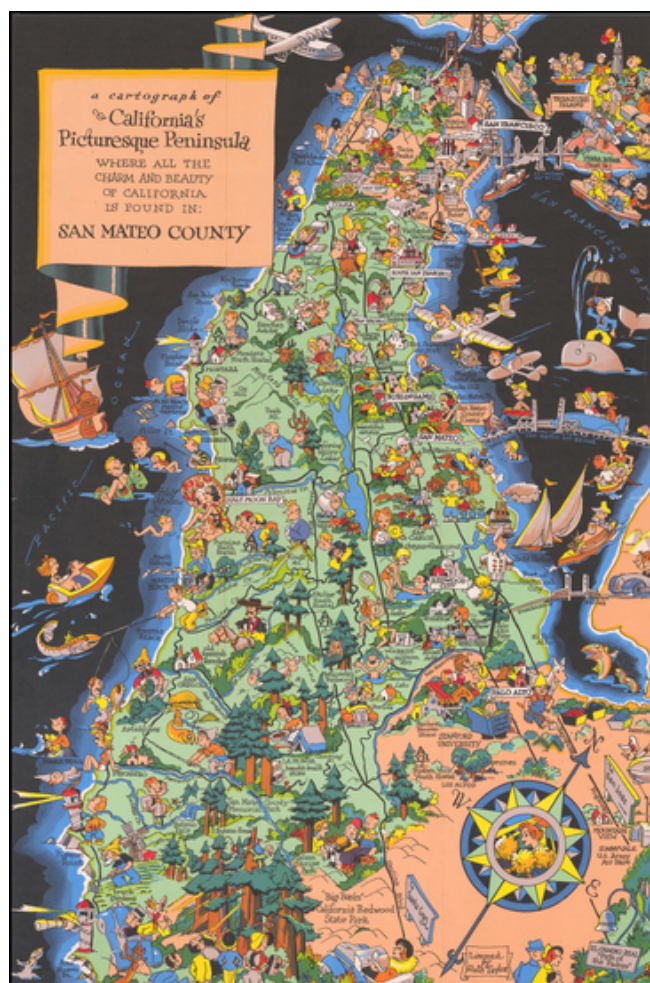

Barry Lawrence Ruderman Antique Maps Inc.

7407 La Jolla Boulevard
La Jolla, CA 92037

www.raremaps.com

(858) 551-8500
blr@raremaps.com

a cartograph of California's Picturesque Peninsula where all the Charm and Beauty of California is Found in: San Mateo County

Stock#: 59947
Map Maker: Taylor White
Date: 1930
Place: Boston
Color: Color
Condition: VG
Size: 12 x 18 inches
Price: \$245.00

Description:

Marvelous whimsical map of San Mateo County by Ruth Taylor White one of the most famous pictograph artists of the period.

Ruth Taylor White was among the most prolific makers of pictographic maps. Her whimsical style combines her artistic skills with local color and flavor, making her maps among the most collected pictographic maps.

(858) 551-8500
blr@raremaps.com

**a cartograph of California's Picturesque Peninsula where all the Charm and Beauty of
California is Found in: San Mateo County**

pictographic map (18 x 12 inches), black and white photo illustrations, red black and white cover illustrations, all in very good condition. The other side opens to a poster with black and white photo illustrations of the areas attractions set against a schematic map of the region, and notes "Take this delightful swing through San Mateo County".