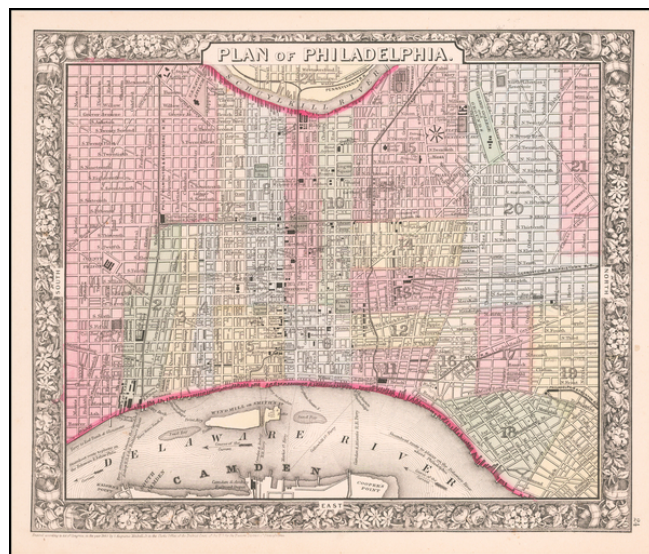

Barry Lawrence Ruderman Antique Maps Inc.

7407 La Jolla Boulevard
La Jolla, CA 92037

www.raremaps.com

(858) 551-8500
blr@raremaps.com

Plan of Philadelphia

Stock#: 59925
Map Maker: Mitchell Jr.
Date: 1862
Place: Philadelphia
Color: Hand Colored
Condition: VG+
Size: 14 x 11 inches
Price: \$ 125.00

Description:

Detailed plan of the City of Philadelphia, showing wards, streets, public buildings, ferries, Windmill or Smith Island, Cooper's Point, Steamboat Routes, warfs, and a host of Railroad and other details.