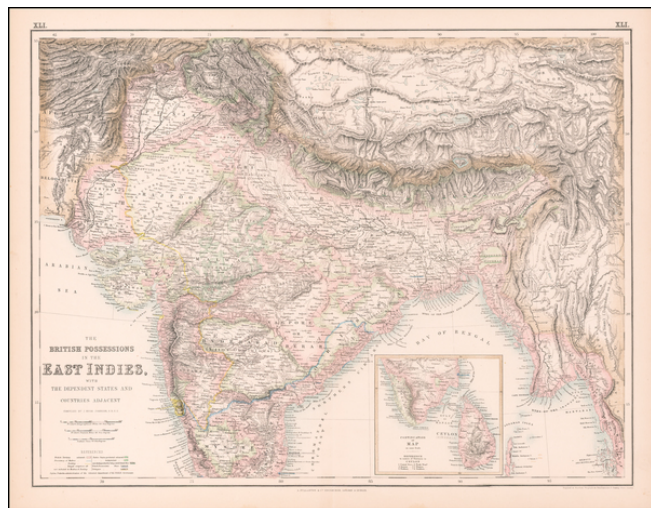

Stock#: 59912
Map Maker: Fullarton & Co.
Date: 1860 circa
Place: Edinburgh
Color: Color
Condition: VG+
Size: 20 x 16 inches
Price: \$145.00

Description:

Highly detailed map of India, Pakistan, Afganistan, Tibet and the Himalayas, extending east to Siam.

Inset of the southern tip of India and Ceylon.

Detailed Condition: